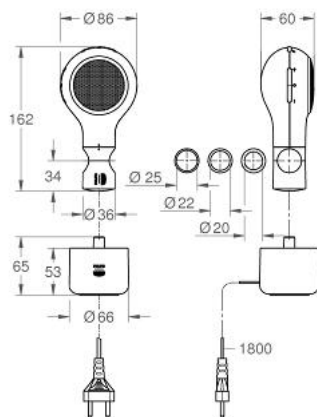

## 26 268 LV0 AQUATUNES WIRELESS SHOWER SPEAKER

### PRODUCT DESCRIPTION

- Colour: white/clear grey
- consisting of:
  - speaker module for wireless audio via Bluetooth
  - Anti-slip rail adapter for fixation on rails with  $\varnothing$  20-25 mm
  - induction charging base station with integrated power cord
  - plug type EN50075
- Quality Audio Experience by PHILIPS
- Output power 2 W RMS
- signal to noise ratio > 70dB
- works with devices with Bluetooth 4.0 or below
- 6 keys on speaker module for direct control of: power on/off, pairing, volume up, volume down, previous track, next track
- 2 LED indicators for pairing, Bluetooth status, power/charging/fully charged
- built-in rechargeable battery provides > 8 hours of run time
- Speaker modules water resistant rated IPx6 with protected PCB
- charging base water resistant rated IPx7
- GROHE LongLife finish