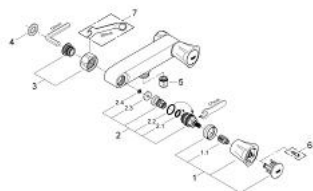

26 308 001 **COSTA L SHOWER MIXER 1/2"**

PRODUCT DESCRIPTION

- Colour: chrome
- wall mounted
- metal handles
- heat insulated
- screwable
- GROHE Long-Life headpart
- shower connection 1/2"
- without connection unions
- GROHE LongLife finish

26 308 001 COSTA L SHOWER MIXER 1/2"

SPARE PARTS, junij 2007 – now

- 1: Handle (Spare part-nr. 45994000)
- 1.1: Snap insert (Spare part-nr. 0538600M)
- 2: Headpart 1/2" (Spare part-nr. 07146000)
- 2.1: Sealing washer $\varnothing 6 \times \varnothing 2$ (Spare part-nr. 0128300M)
- 2.2: O-ring $\varnothing 18.2 \times \varnothing 1.7$ (Spare part-nr. 0392400M)
- 2.3: Seal (Spare part-nr. 0529100M)
- 3: Screw connection 1/2" (Spare part-nr. 45044000)
- 4: Seal (Spare part-nr. 0138600M)
- 5: Non-return valve (Spare part-nr. 08565000)
- 6: Screw for Costa/Avina products (Spare part-nr. 48013000)*
- 7: Special spanner (Spare part-nr. 19377000)*