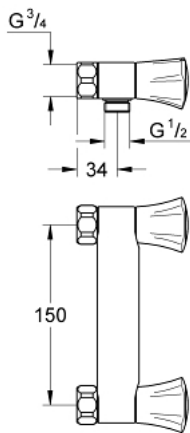

26 308 001 **COSTA L SHOWER MIXER 1/2"**

PRODUCT DESCRIPTION

- Colour: chrome
- wall mounted
- metal handles
- heat insulated
- screwable
- GROHE Long-Life headpart
- shower connection 1/2"
- without connection unions
- GROHE LongLife finish

26 308 001 COSTA L SHOWER MIXER 1/2"

SPARE PARTS, junij 2007 – now

- 1: Handle (Spare part-nr. 45994000)
- 1.1: Snap insert (Spare part-nr. 0538600M)
- 2: Headpart 1/2" (Spare part-nr. 07146000)
- 2.1: Sealing washer $\varnothing 6 \times \varnothing 2$ (Spare part-nr. 0128300M)
- 2.2: O-ring $\varnothing 18.2 \times \varnothing 1.7$ (Spare part-nr. 0392400M)
- 2.3: Seal (Spare part-nr. 0529100M)
- 3: Screw connection 1/2" (Spare part-nr. 45044000)
- 4: Seal (Spare part-nr. 0138600M)
- 5: Non-return valve (Spare part-nr. 08565000)
- 6: Screw for Costa/Avina products (Spare part-nr. 48013000)*
- 7: Special spanner (Spare part-nr. 19377000)*