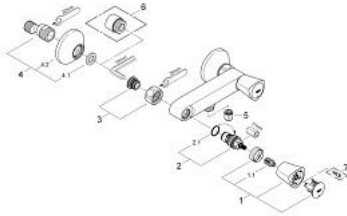

26 317 001 **COSTA S SHOWER MIXER 1/2"**

**PRODUCT DESCRIPTION**

- Colour: chrome
- wall mounted
- metal handles
- heat insulated
- screwable
- Carbodur headpart
- shower connection 1/2"
- S-unions
- GROHE LongLife finish

26 317 001 **COSTA S SHOWER MIXER 1/2"**

**SPARE PARTS**, junij 2007 – now

- 1: Handle (Spare part-nr. 45995000)
- 1.1: Snap insert (Spare part-nr. 0538600M)
- 2: Ceramic headpart 1/2" (Spare part-nr. 45346000)
- 2.1: O-ring  $\varnothing$  18.2 x  $\varnothing$  1.7 (Spare part-nr. 0392400M)
- 3: Screw connection 1/2" (Spare part-nr. 45044000)
- 4: S-union (Spare part-nr. 12075000)
- 4.1: Seal (Spare part-nr. 0138600M)
- 4.2: Escutcheon (Spare part-nr. 0221000M)
- 5: Non-return valve (Spare part-nr. 08565000)
- 6: Extension 3/4", 20 mm (Spare part-nr. 0713000M)\*
- 7: Screw for Costa/Avina products (Spare part-nr. 48013000)\*