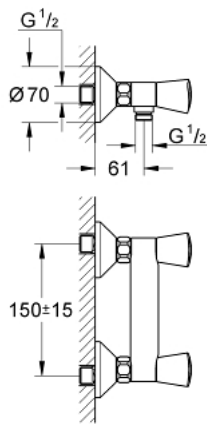

26 317 001 **COSTA S SHOWER MIXER 1/2"**

**PRODUCT DESCRIPTION**

- Colour: chrome
- wall mounted
- metal handles
- heat insulated
- screwable
- Carbodur headpart
- shower connection 1/2"
- S-unions
- GROHE LongLife finish

26 317 001 **COSTA S SHOWER MIXER 1/2"**

**SPARE PARTS**, junij 2007 – now

- 1: Handle (Spare part-nr. 45995000)
- 1.1: Snap insert (Spare part-nr. 0538600M)
- 2: Ceramic headpart 1/2" (Spare part-nr. 45346000)
- 2.1: O-ring  $\varnothing$  18.2 x  $\varnothing$  1.7 (Spare part-nr. 0392400M)
- 3: Screw connection 1/2" (Spare part-nr. 45044000)
- 4: S-union (Spare part-nr. 12075000)
- 4.1: Seal (Spare part-nr. 0138600M)
- 4.2: Escutcheon (Spare part-nr. 0221000M)
- 5: Non-return valve (Spare part-nr. 08565000)
- 6: Extension 3/4", 20 mm (Spare part-nr. 0713000M)\*
- 7: Screw for Costa/Avina products (Spare part-nr. 48013000)\*