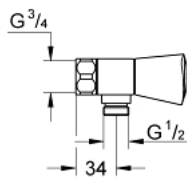

26 318 001 **COSTA S SHOWER MIXER 1/2"**

**PRODUCT DESCRIPTION**

- Colour: chrome
- wall mounted
- metal handles
- heat insulated
- screwable
- Carbodur headpart
- shower connection 1/2"
- without connection unions
- GROHE LongLife finish

## 26 318 001 COSTA S SHOWER MIXER 1/2"

### SPARE PARTS, junij 2007 – now

- 1: Handle (Spare part-nr. 45995000)
- 1.1: Snap insert (Spare part-nr. 0538600M)
- 2: Ceramic headpart 1/2" (Spare part-nr. 45346000)
- 2.1: O-ring Ø 18.2 x Ø 1.7 (Spare part-nr. 0392400M)
- 3: Screw connection 1/2" (Spare part-nr. 45044000)
- 4: Seal (Spare part-nr. 0138600M)
- 5: Non-return valve (Spare part-nr. 08565000)
- 6: Screw for Costa/Avina products (Spare part-nr. 48013000)\*