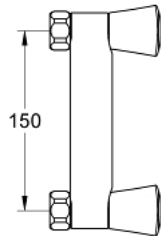

26 318 001 **COSTA S SHOWER MIXER 1/2"**

**PRODUCT DESCRIPTION**

- Colour: chrome
- wall mounted
- metal handles
- heat insulated
- screwable
- Carbodur headpart
- shower connection 1/2"
- without connection unions
- GROHE LongLife finish

## 26 318 001 COSTA S SHOWER MIXER 1/2"

### SPARE PARTS, junij 2007 – now

- 1: Handle (Spare part-nr. 45995000)
- 1.1: Snap insert (Spare part-nr. 0538600M)
- 2: Ceramic headpart 1/2" (Spare part-nr. 45346000)
- 2.1: O-ring Ø 18.2 x Ø 1.7 (Spare part-nr. 0392400M)
- 3: Screw connection 1/2" (Spare part-nr. 45044000)
- 4: Seal (Spare part-nr. 0138600M)
- 5: Non-return valve (Spare part-nr. 08565000)
- 6: Screw for Costa/Avina products (Spare part-nr. 48013000)\*