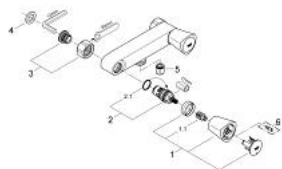

26 318 001 **COSTA S SHOWER MIXER 1/2"**

**PRODUCT DESCRIPTION**

- Colour: chrome
- wall mounted
- metal handles
- heat insulated
- screwable
- Carbodur headpart
- shower connection 1/2"
- without connection unions
- GROHE LongLife finish

## 26 318 001 COSTA S SHOWER MIXER 1/2"

### SPARE PARTS, junij 2007 – now

- 1: Handle (Spare part-nr. 45995000)
- 1.1: Snap insert (Spare part-nr. 0538600M)
- 2: Ceramic headpart 1/2" (Spare part-nr. 45346000)
- 2.1: O-ring Ø 18.2 x Ø 1.7 (Spare part-nr. 0392400M)
- 3: Screw connection 1/2" (Spare part-nr. 45044000)
- 4: Seal (Spare part-nr. 0138600M)
- 5: Non-return valve (Spare part-nr. 08565000)
- 6: Screw for Costa/Avina products (Spare part-nr. 48013000)\*