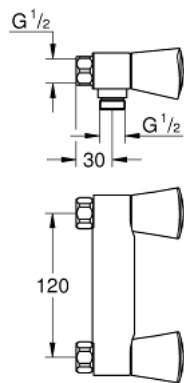

26 319 001 **COSTA S SHOWER MIXER 3/8"**

PRODUCT DESCRIPTION

- Colour: chrome
- wall mounted
- metal handles
- heat insulated
- screwable
- Carbodur headpart
- shower connection 1/2"
- without connection unions
- centre distance 120 mm
- GROHE LongLife finish

26 319 001 **COSTA S SHOWER MIXER 3/8"**

SPARE PARTS, oktober 2017 – now

- 1: Handle (Spare part-nr. 45995000)
- 1.1: Snap insert (Spare part-nr. 0538600M)
- 2: Ceramic headpart (Spare part-nr. 45142000)
- 2.1: O-ring \varnothing 18.2 x \varnothing 1.7 (Spare part-nr. 0392400M)
- 3: Fibre seal \varnothing 18,5 x \varnothing 12 x 2 (Spare part-nr. 0138900M)
- 4: Non-return valve (Spare part-nr. 08565000)
- 5: Screw for Costa/Avina products (Spare part-nr. 48013000)*