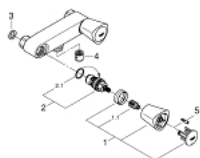

26 319 001 **COSTA S SHOWER MIXER 3/8"**

PRODUCT DESCRIPTION

- Colour: chrome
- wall mounted
- metal handles
- heat insulated
- screwable
- Carbodur headpart
- shower connection 1/2"
- without connection unions
- centre distance 120 mm
- GROHE LongLife finish

26 319 001 **COSTA S SHOWER MIXER 3/8"**

SPARE PARTS, oktober 2017 – now

- 1: Handle (Spare part-nr. 45995000)
- 1.1: Snap insert (Spare part-nr. 0538600M)
- 2: Ceramic headpart (Spare part-nr. 45142000)
- 2.1: O-ring \varnothing 18.2 x \varnothing 1.7 (Spare part-nr. 0392400M)
- 3: Fibre seal \varnothing 18,5 x \varnothing 12 x 2 (Spare part-nr. 0138900M)
- 4: Non-return valve (Spare part-nr. 08565000)
- 5: Screw for Costa/Avina products (Spare part-nr. 48013000)*