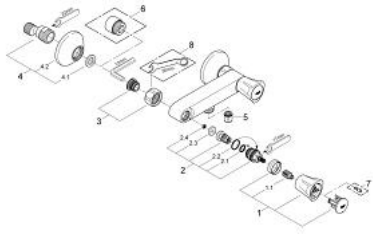

26 330 001 **COSTA L SHOWER MIXER 1/2"**

PRODUCT DESCRIPTION

- Colour: chrome
- wall mounted
- metal handles
- heat insulated
- screwable
- GROHE Long-Life headpart
- shower connection 1/2"
- S-unions
- GROHE LongLife finish

26 330 001 COSTA L SHOWER MIXER 1/2"

SPARE PARTS, junij 2007 – now

- 1: Handle (Spare part-nr. 45994000)
 - 1.1: Snap insert (Spare part-nr. 0538600M)
 - 2: Headpart 1/2" (Spare part-nr. 07146000)
 - 2.1: Sealing washer $\varnothing 6 \times \varnothing 2$ (Spare part-nr. 0128300M)
 - 2.2: O-ring $\varnothing 18.2 \times \varnothing 1.7$ (Spare part-nr. 0392400M)
 - 2.3: Seal (Spare part-nr. 0529100M)
 - 3: Screw connection 1/2" (Spare part-nr. 45044000)
 - 4: S-union (Spare part-nr. 12075000)
 - 4.1: Seal (Spare part-nr. 0138600M)
 - 4.2: Escutcheon (Spare part-nr. 0221000M)
 - 5: Non-return valve (Spare part-nr. 08565000)
 - 6: Extension 3/4", 20 mm (Spare part-nr. 0713000M)*
 - 7: Screw for Costa/Avina products (Spare part-nr. 48013000)*
 - 8: Special spanner (Spare part-nr. 19377000)*
- * Optional accessories