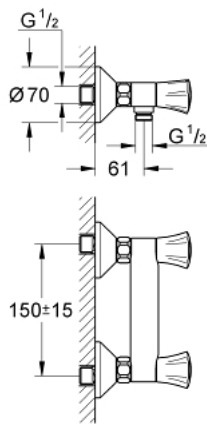

26 330 001 **COSTA L SHOWER MIXER 1/2"**

PRODUCT DESCRIPTION

- Colour: chrome
- wall mounted
- metal handles
- heat insulated
- screwable
- GROHE Long-Life headpart
- shower connection 1/2"
- S-unions
- GROHE LongLife finish

26 330 001 COSTA L SHOWER MIXER 1/2"

SPARE PARTS, junij 2007 – now

- 1: Handle (Spare part-nr. 45994000)
 - 1.1: Snap insert (Spare part-nr. 0538600M)
 - 2: Headpart 1/2" (Spare part-nr. 07146000)
 - 2.1: Sealing washer $\varnothing 6 \times \varnothing 2$ (Spare part-nr. 0128300M)
 - 2.2: O-ring $\varnothing 18.2 \times \varnothing 1.7$ (Spare part-nr. 0392400M)
 - 2.3: Seal (Spare part-nr. 0529100M)
 - 3: Screw connection 1/2" (Spare part-nr. 45044000)
 - 4: S-union (Spare part-nr. 12075000)
 - 4.1: Seal (Spare part-nr. 0138600M)
 - 4.2: Escutcheon (Spare part-nr. 0221000M)
 - 5: Non-return valve (Spare part-nr. 08565000)
 - 6: Extension 3/4", 20 mm (Spare part-nr. 0713000M)*
 - 7: Screw for Costa/Avina products (Spare part-nr. 48013000)*
 - 8: Special spanner (Spare part-nr. 19377000)*
- * Optional accessories