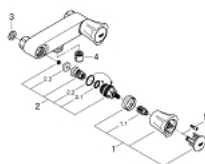

26 345 001 **COSTA L SHOWER MIXER 3/8"**

PRODUCT DESCRIPTION

- Colour: chrome
- wall mounted
- metal handles
- heat insulated
- screwable
- GROHE Long-Life headpart
- shower connection 1/2"
- without connection unions
- centre distance 120 mm
- GROHE LongLife finish

26 345 001 **COSTA L SHOWER MIXER 3/8"**

SPARE PARTS, junij 2007 – now

- 1: Handle (Spare part-nr. 45994000)
 - 1.1: Snap insert (Spare part-nr. 0538600M)
 - 2: Headpart 1/2" (Spare part-nr. 07146000)
 - 2.1: Sealing washer $\varnothing 6 \times \varnothing 2$ (Spare part-nr. 0128300M)
 - 2.2: O-ring $\varnothing 18.2 \times \varnothing 1.7$ (Spare part-nr. 0392400M)
 - 2.3: Seal (Spare part-nr. 0529100M)
 - 3: Fibre seal $\varnothing 18,5 \times \varnothing 12 \times 2$ (Spare part-nr. 0138900M)
 - 4: Non-return valve (Spare part-nr. 08565000)
 - 5: Screw for Costa/Avina products (Spare part-nr. 48013000)*
- * Optional accessories