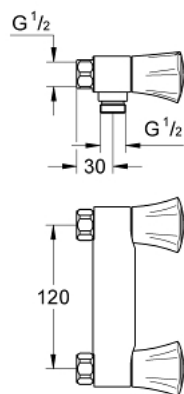

26 345 001 **COSTA L SHOWER MIXER 3/8"**

PRODUCT DESCRIPTION

- Colour: chrome
- wall mounted
- metal handles
- heat insulated
- screwable
- GROHE Long-Life headpart
- shower connection 1/2"
- without connection unions
- centre distance 120 mm
- GROHE LongLife finish

26 345 001 **COSTA L SHOWER MIXER 3/8"**

SPARE PARTS, junij 2007 – now

- 1: Handle (Spare part-nr. 45994000)
 - 1.1: Snap insert (Spare part-nr. 0538600M)
 - 2: Headpart 1/2" (Spare part-nr. 07146000)
 - 2.1: Sealing washer $\varnothing 6 \times \varnothing 2$ (Spare part-nr. 0128300M)
 - 2.2: O-ring $\varnothing 18.2 \times \varnothing 1.7$ (Spare part-nr. 0392400M)
 - 2.3: Seal (Spare part-nr. 0529100M)
 - 3: Fibre seal $\varnothing 18,5 \times \varnothing 12 \times 2$ (Spare part-nr. 0138900M)
 - 4: Non-return valve (Spare part-nr. 08565000)
 - 5: Screw for Costa/Avina products (Spare part-nr. 48013000)*
- * Optional accessories