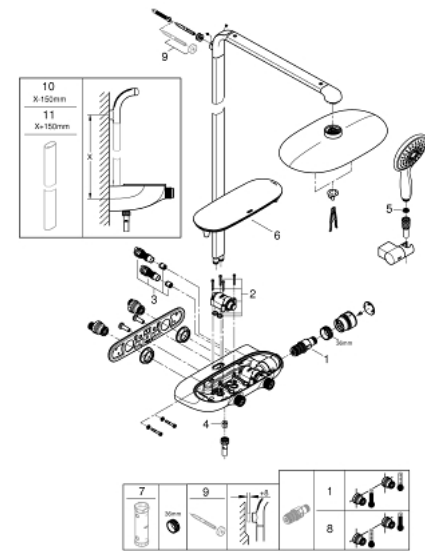

## 26 361 000 RAINSHOWER SYSTEM SMARTCONTROL MONO 360 SHOWER SYSTEM WITH THERMOSTAT FOR WALL MOUNTING

### PRODUCT DESCRIPTION

- Colour: chrome
- consisting of:
  - horizontal 500 mm shower arm
  - exposed SmartControl thermostat
  - allows change between:
    - head shower Rainshower Mono 360, spray plate chrome
    - spray pattern: GROHE PureRain/GROHE Rain O<sup>2</sup> spray\*
    - Power&Soul 130 hand shower, spray plate white (27 673)
    - hand shower wall holder (27 055)
    - shower hose Silverflex 1750 mm 1/2" x 1/2" (28 388)
  - minimum flow rate 10 l/min
  - GROHE DreamSpray - perfect spray pattern
  - GROHE LongLife finish
  - GROHE CoolTouch - no risk of scalding
  - GROHE TurboStat - compact cartridge with wax thermoelement
  - GROHE EcoJoy - Less water, perfect flow
  - GROHE SafeStop safety button at 38°C
  - GROHE SafeStop Plus optional temperature limiter at 43°C included
  - GROHE SmartControl - control the shower with intuitive push/turn button
  - GROHE EasyReach shower tray
  - GROHE SpeedClean - effortless limescale removal
  - Inner WaterGuide - inner insulation for surface protection
  - suitable for instantaneous heaters from 18 kW/h
  - TwistStop - to prevent hose from twisting
- \* to be decided at first installation; factory default setting: GROHE PureRain

### SPARE PARTS, oktober 2018 – now

- 1: Thermostatic compact cartridge 1/2" (Spare part-nr. 47439000)
  - 2: Cartridge (Spare part-nr. 48297000)
  - 3: Non-return valve (Spare part-nr. 4901000M)
  - 4: Non-return valve (Spare part-nr. 08565000)
  - 5: Dirt strainer (Spare part-nr. 0700200M)
  - 6: Cover (Spare part-nr. 48482000)
  - 7: Socket spanner (Spare part-nr. 49059000)\*
  - 8: GROHE TurboStat cartridge 1/2" (Spare part-nr. 47175000)\*
  - 9: Compensation disc (Spare part-nr. 26385000)\*
  - 10: Shower system pipe for retrofitting (Spare part-nr. 48349000)\*
  - 11: Shower system pipe for retrofitting (Spare part-nr. 48350000)\*
- \* Optional accessories