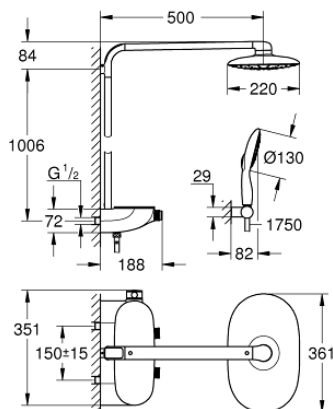

## 26 361 000 RAINSHOWER SYSTEM SMARTCONTROL MONO 360 SHOWER SYSTEM WITH THERMOSTAT FOR WALL MOUNTING

### PRODUCT DESCRIPTION

- Colour: chrome
- consisting of:
  - horizontal 500 mm shower arm
  - exposed SmartControl thermostat
  - allows change between:
    - head shower Rainshower Mono 360, spray plate chrome
    - spray pattern: GROHE PureRain/GROHE Rain O<sup>2</sup> spray\*
    - Power&Soul 130 hand shower, spray plate white (27 673)
    - hand shower wall holder (27 055)
    - shower hose Silverflex 1750 mm 1/2" x 1/2" (28 388)
  - minimum flow rate 10 l/min
  - GROHE DreamSpray - perfect spray pattern
  - GROHE LongLife finish
  - GROHE CoolTouch - no risk of scalding
  - GROHE TurboStat - compact cartridge with wax thermoelement
  - GROHE EcoJoy - Less water, perfect flow
  - GROHE SafeStop safety button at 38°C
  - GROHE SafeStop Plus optional temperature limiter at 43°C included
  - GROHE SmartControl - control the shower with intuitive push/turn button
  - GROHE EasyReach shower tray
  - GROHE SpeedClean - effortless limescale removal
  - Inner WaterGuide - inner insulation for surface protection
  - suitable for instantaneous heaters from 18 kW/h
  - TwistStop - to prevent hose from twisting
- \* to be decided at first installation; factory default setting: GROHE PureRain

### SPARE PARTS, oktober 2018 – now

- 1: Thermostatic compact cartridge 1/2" (Spare part-nr. 47439000)
  - 2: Cartridge (Spare part-nr. 48297000)
  - 3: Non-return valve (Spare part-nr. 4901000M)
  - 4: Non-return valve (Spare part-nr. 08565000)
  - 5: Dirt strainer (Spare part-nr. 0700200M)
  - 6: Cover (Spare part-nr. 48482000)
  - 7: Socket spanner (Spare part-nr. 49059000)\*
  - 8: GROHE TurboStat cartridge 1/2" (Spare part-nr. 47175000)\*
  - 9: Compensation disc (Spare part-nr. 26385000)\*
  - 10: Shower system pipe for retrofitting (Spare part-nr. 48349000)\*
  - 11: Shower system pipe for retrofitting (Spare part-nr. 48350000)\*
- \* Optional accessories