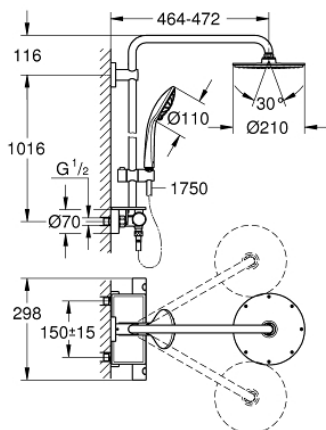

### PRODUCT DESCRIPTION

- Colour: chrome
- consisting of:
  - horizontal swivable 450 mm shower arm
  - exposed thermostat with Aquadimmer function
  - allows change between:
    - Rainshower Cosmopolitan 210 metal head shower (28 368 000)
    - spray pattern: Rain
  - with ball joint
  - rotation angle  $\pm 15^\circ$
  - hand shower Euphoria 110 Massage (27 221)
  - adjustable in height with gliding element
  - shower hose Silverflex 1750 mm 1/2" x 1/2" (28 388)
  - GROHE EasyReach tray (26 362)
  - minimum flow rate 7 l/min
  - GROHE DreamSpray - perfect spray pattern
  - GROHE LongLife finish
  - GROHE TurboStat - compact cartridge with wax thermoelement
  - GROHE SafeStop safety button at 38°C
  - GROHE SafeStop Plus optional temperature limiter at 43°C included
  - GROHE SpeedClean - effortless limescale removal
  - Inner WaterGuide - inner insulation for surface protection
  - TwistStop - to prevent hose from twisting
  - suitable for instantaneous heaters from 18 kW/h