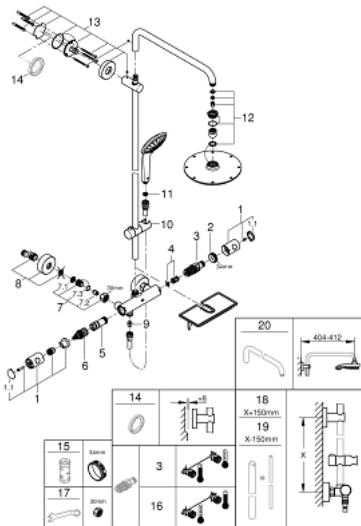

26 363 000 EUPHORIA SYSTEM 210 SHOWER SYSTEM WITH THERMOSTAT FOR WALL MOUNTING

SPARE PARTS, julij 2017 – now

1. 1: Metal handle 1/2" (Spare part-nr. 47984000)
   - 1.1: Cover cap (Spare part-nr. 6458500M)
   - 2: Fitting ring (Spare part-nr. 47743000)
   - 3: Thermostatic compact cartridge 1/2" (Spare part-nr. 47439000)
   - 4: Buffer (Spare part-nr. 47398000)
   - 5: Water flow (Spare part-nr. 47751000)
   - 6: Aquadimmer (Spare part-nr. 12433000)
   - 7: Non-return valve (Spare part-nr. 47189000)
   - 7.1: Dirt strainer (Spare part-nr. 0726400M)
   - 7.2: Non-return valve (Spare part-nr. 08565000)
   - 7.3: O-ring $\varnothing 17 \times \varnothing 2$ (Spare part-nr. 0305500M)
   - 8: S-union (Spare part-nr. 12662000)
   - 9: Non-return valve (Spare part-nr. 08565000)
   - 10: Glide element (Spare part-nr. 12140000)
   - 11: Dirt strainer (Spare part-nr. 0700200M)
   - 12: Spare part set (Spare part-nr. 45933000)
   - 13: Shower rail holder (Spare part-nr. 48279000)
   - 14: Compensation disc (Spare part-nr. 27180000)*
   - 15: Socket spanner (Spare part-nr. 19332000)*
   - 16: GROHE TurboStat cartridge 1/2" (Spare part-nr. 47175000)*
   - 17: Special spanner (Spare part-nr. 19377000)*
   - 18: Shower system pipe for retrofitting (Spare part-nr. 48053000)*
   - 19: Shower system pipe for retrofitting (Spare part-nr. 48054000)*
   - 20: Shower arm for shower systems (Spare part-nr. 14047000)*
2. Optional accessories