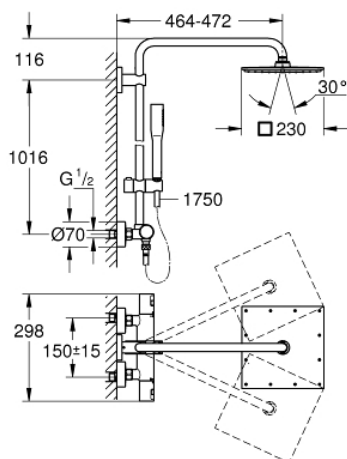

### PRODUCT DESCRIPTION

- Colour: chrome
- consisting of:
  - horizontal swivable 450 mm shower arm
  - exposed thermostat with Aquadimmer function
  - allows change between:
    - head shower 230 x 230 mm
    - material: metal
    - spray pattern: Rain
    - maximum flow rate (at 3 bar): 8 l/min
  - with ball joint
  - rotation angle  $\pm 15^\circ$
  - hand shower Vitalio Get Stick (27 458)
    - maximum flow rate (at 3 bar): 7.5 l/min
  - adjustable in height with gliding element
  - shower hose VitalioFlex Silver 1.750 mm,  $\frac{1}{2}$ " x  $\frac{1}{2}$ " (27 506)
    - maximum flow rate system (at 3 bar): 8 l/min
  - GROHE EcoJoy - Less water, perfect flow
  - GROHE DreamSpray - perfect spray pattern
  - GROHE LongLife finish
  - GROHE TurboStat - compact cartridge with wax thermoelement
  - GROHE SafeStop safety button at 38°C
  - GROHE SafeStop Plus optional temperature limiter at 43°C included
  - GROHE SpeedClean - effortless limescale removal
  - Inner WaterGuide - inner insulation for surface protection
  - TwistStop - to prevent hose from twisting
  - suitable for instantaneous heaters from 18 kW/h
  - minimum flow rate 5 l/min