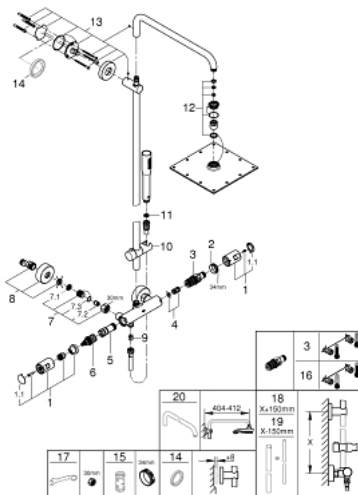

26 365 000 VITALIO JOY SYSTEM 230 SHOWER SYSTEM WITH THERMOSTAT FOR WALL MOUNTING

SPARE PARTS, julij 2017 – now

1. 1: Handle (Spare part-nr. 47728000)
   - 1.1: Cover cap (Spare part-nr. 6458500M)
   - 2: Fitting ring (Spare part-nr. 47743000)
   - 3: Thermostatic compact cartridge 1/2" (Spare part-nr. 47439000)
   - 4: Buffer (Spare part-nr. 47398000)
   - 5: Water flow (Spare part-nr. 47751000)
   - 6: Aquadimmer (Spare part-nr. 12433000)
   - 7: Non-return valve (Spare part-nr. 47189000)
   - 7.1: Dirt strainer (Spare part-nr. 0726400M)
   - 7.2: Non-return valve (Spare part-nr. 08565000)
   - 7.3: O-ring $\varnothing 17 \times \varnothing 2$ (Spare part-nr. 0305500M)
   - 8: S-union (Spare part-nr. 12662000)
   - 9: Non-return valve (Spare part-nr. 08565000)
   - 10: Glide element (Spare part-nr. 12140000)
   - 11: Dirt strainer (Spare part-nr. 0700200M)
   - 12: Spare part set (Spare part-nr. 48471000)
   - 13: Shower rail holder (Spare part-nr. 48279000)
   - 14: Compensation disc (Spare part-nr. 27180000)*
   - 15: Socket spanner (Spare part-nr. 19332000)*
   - 16: GROHE TurboStat cartridge 1/2" (Spare part-nr. 47175000)*
   - 17: Special spanner (Spare part-nr. 19377000)*
   - 18: Shower system pipe for retrofitting (Spare part-nr. 48053000)*
   - 19: Shower system pipe for retrofitting (Spare part-nr. 48054000)*
   - 20: Shower arm for shower systems (Spare part-nr. 14047000)*
2. Optional accessories