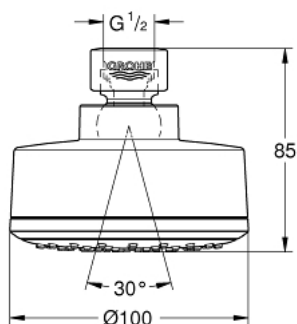

26 366 001 TEMPESTA COSMOPOLITAN 100 HEAD SHOWER 1 SPRAY

PRODUCT DESCRIPTION

- Colour: chrome
- spray pattern: Rain
- ball joint $\pm 15^\circ$ rotatable
- connection thread 1/2"
- maximum flow rate (at 3 bar): 6.6 l/min
- GROHE DreamSpray - perfect spray pattern
- GROHE LongLife finish
- GROHE SpeedClean - effortless limescale removal
- Inner WaterGuide - inner insulation for surface protection
- suitable for instantaneous heater
- min. recommended pressure 1.0 bar
- maximum flow rate 1.75 gpm (6.6 l/min)

26 366 001 TEMPESTA COSMOPOLITAN 100 HEAD SHOWER 1 SPRAY

SPARE PARTS, marec 2017 – now

1: Fibre seal \varnothing 18,5 x \varnothing 12 x 2 (Spare part-nr. 0138900M)

2: Dirt strainer (Spare part-nr. 48007000)