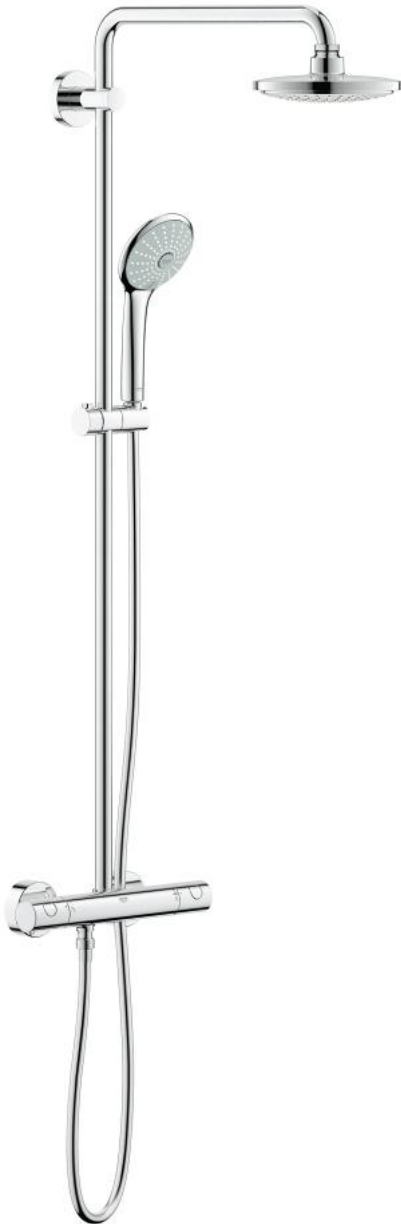

26 369 000 EUPHORIA SYSTEM 180 SHOWER SYSTEM WITH THERMOSTAT FOR WALL MOUNTING

PRODUCT DESCRIPTION

- Colour: chrome
- consisting of:
 - horizontal swivable 450 mm shower arm
 - exposed thermostat with Aquadimmer function
 - allows change between:
 - Euphoria Cosmopolitan 180 head shower (27 491 000)
 - spray pattern: Rain
 - maximum flow rate (at 3 bar): 15.5 l/min
 - with ball joint
 - rotation angle $\pm 15^\circ$
 - hand shower Euphoria 110 Massage (27 221)
 - maximum flow rate (at 3 bar): 11.5 l/min
 - adjustable in height with gliding element
 - shower hose Silverflex 1750 mm 1/2" x 1/2" (28 388)
 - maximum flow rate system (at 3 bar): 15.5 l/min
 - minimum flow rate 5 l/min
 - GROHE TurboStat - compact cartridge with wax thermoelement
 - GROHE SafeStop safety button at 38°C
 - GROHE SafeStop Plus optional temperature limiter at 43°C included
 - GROHE DreamSpray - perfect spray pattern
 - GROHE LongLife finish
 - GROHE SpeedClean - effortless limescale removal
 - Inner WaterGuide - inner insulation for surface protection
 - TwistStop - to prevent hose from twisting
 - suitable for instantaneous heaters from 18 kW/h
 - optional upgrade: GROHE EasyReach tray (26 362), sold separately