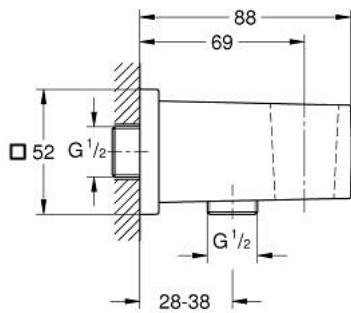

26 370 DL0 EUPHORIA CUBE SHOWER OUTLET ELBOW, 1/2"

PRODUCT DESCRIPTION

- Colour: brushed warm sunset
- with wall shower holder
- male connection thread 1/2"
- protected against backflow
- GROHE LongLife finish

26 370 DL0 **EUPHORIA CUBE SHOWER OUTLET ELBOW, 1/2"**

SPARE PARTS, september 2018 – now

1: Non-return valve (Spare part-nr. 08565000)