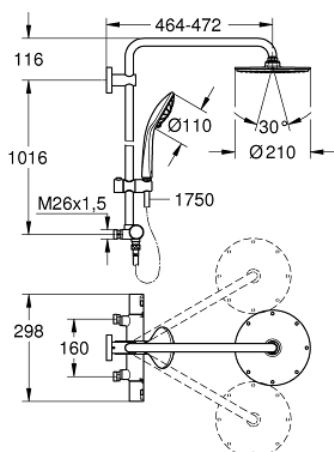

## 26 372 000 VITALIO JOY SYSTEM 210 SHOWER SYSTEM 1/2" WITH THERMOSTAT 160 CC FOR WALL MOUNTING

### PRODUCT DESCRIPTION

- Colour: chrome
- consisting of:
  - horizontal swivable 450 mm shower arm
  - exposed thermostat Precision Joy with Aquadimmer function
  - centre distance 160 mm
- allows change between:
  - head shower metal Ø 210 mm
  - spray pattern: Rain
- with ball joint
- rotation angle  $\pm 15^\circ$
- hand shower Vitalio Joy 110 Massage (27 319)
  - spray patterns: Rain, SmartRain, Massage
- GROHE SprayDimmer - stepless flow rate adjustment
- adjustable in height with gliding element
- shower hose VitalioFlex Silver 1.750 mm,  $\frac{1}{2}$ " x  $\frac{1}{2}$ " (27 506)
  - minimum flow rate 7 l/min
- GROHE DreamSpray - perfect spray pattern
- GROHE LongLife finish
- GROHE TurboStat - compact cartridge with wax thermoelement
- GROHE SafeStop safety button at 38°C
- GROHE SafeStop Plus optional temperature limiter at 43°C included
- GROHE SpeedClean - effortless limescale removal
- Inner WaterGuide - inner insulation for surface protection
- TwistStop - to prevent hose from twisting
- suitable for instantaneous heaters from 18 kW/h