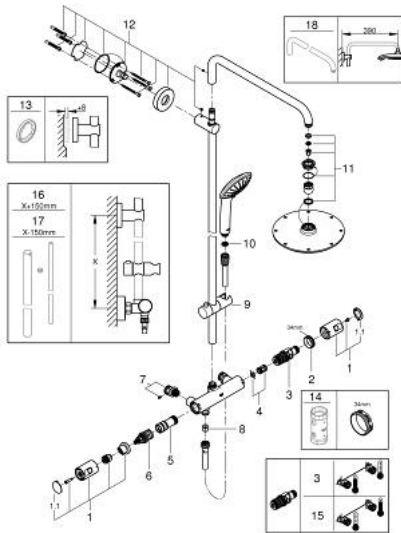

26 372 000 VITALIO JOY SYSTEM 210 SHOWER SYSTEM 1/2" WITH THERMOSTAT 160 CC FOR WALL MOUNTING

SPARE PARTS, maj 2015 – now

1. 1: Handle (Spare part-nr. 47728000)
   - 1.1: Cover cap (Spare part-nr. 6458500M)
   - 2: Fitting ring (Spare part-nr. 47743000)
   - 3: Thermostatic compact cartridge 1/2" (Spare part-nr. 47439000)
   - 4: Buffer (Spare part-nr. 47398000)
   - 5: Water flow (Spare part-nr. 47751000)
   - 6: Aquadimmer (Spare part-nr. 12433000)
   - 6.1: Sealing washer (Spare part-nr. 0305600M)
   - 7: s-union (Spare part-nr. 47888000)
   - 8: Non-return valve (Spare part-nr. 08565000)
   - 9: Glide element (Spare part-nr. 12140000)
   - 10: Dirt strainer (Spare part-nr. 0700200M)
   - 11: Spare part set (Spare part-nr. 45933000)
   - 12: shower rail holder (Spare part-nr. 48279000)
   - 13: Compensation disc (Spare part-nr. 27180000)*
   - 14: Socket spanner (Spare part-nr. 19332000)*
   - 15: GROHE TurboStat cartridge 1/2" (Spare part-nr. 47175000)*
   - 16: Shower system pipe for retrofitting (Spare part-nr. 48053000)*
   - 17: Shower system pipe for retrofitting (Spare part-nr. 48054000)*
   - 18: Shower arm for shower systems (Spare part-nr. 14014000)*
2. Optional accessories