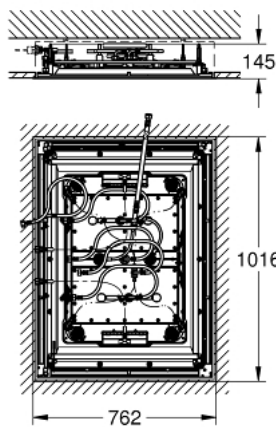

26 373 001 RAINSHOWER F-SERIES 40" AQUASYMPHONY CEILING SHOWER 6+ SPRAYS WITH LIGHT

PRODUCT DESCRIPTION

- Colour: chrome
- 1016 mm (width) x 762 mm (height) x 145 mm (depth)
- material: metal
- minimum flow rate 25 l/min
- min. recommended pressure 3.0 bar
- 1 x AquaCurtain
- 1 x Pure XL spray
- 1 x 2 Drizzle sprays (mist spray)
- 2 x GROHE PureRain spray 400 x 190 mm (separately controlled)
- 2 x XL Waterfall (separately controlled)
- 1 x 4 Bokoma Spray with adjustment angle 20° and combinations
- full spectrum LED: soft light with changing rainbow colours
- individually adjustable: permanent lighting with colour selection
- power supply for light 12 V DC
- CE approved
- GROHE SpeedClean - effortless limescale removal
- GROHE DreamSpray - perfect spray pattern
- GROHE LongLife finish
- requires rough-in set (26 865 000), F-digital Deluxe base unit box (26 864 000), Bluetooth unit (36 475 000) and various cable connections – all to be ordered separately due to installation situation.
- The ceiling construction must be appropriate for the static requirement of the product (total product weight more than 70 kg). Ceiling shower has to be controlled by 8 outlets + 1 hand shower outlet and the performance of the waste must be of sufficient size (> 100 l/min). For detailed planning please see separate planning & installation guide before start.
- recommendation: configuration with Grohtherm SmartControl 3 x Grohtherm SmartControl (29 126 000) 3 x GROHE Rapido SmartBox (35 604 000) 1 x Euphoria Cube Stick wall holder set 1 spray (26 405 000)
- this product contains built-in LED lamps, which cannot be changed: energy efficiency class: A++

26 373 001 **RAINSHOWER F-SERIES 40" AQUASYMPHONY CEILING SHOWER 6+ SPRAYS
WITH LIGHT**

SPARE PARTS, september 2016 – now

1: Dirt strainer (Spare part-nr. 47135000)

2: Spray face (Spare part-nr. 48348000)