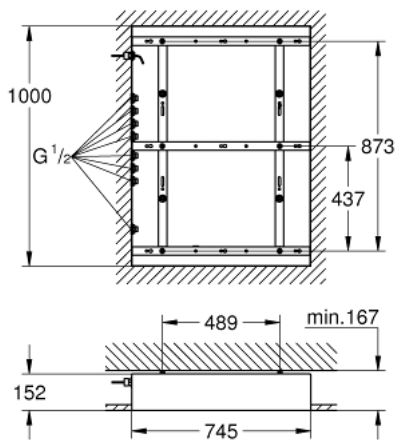

## 26 376 001 RAINSHOWER F-SERIES 40" ROUGH-IN SET

### PRODUCT DESCRIPTION

- for use with Rainshower F-Series 40" AquaSymphony ceiling shower
- 1000 mm (width) x 745 mm (height) x 152 mm (depth)
- min. installation depth: 167 mm
- waterways: brass
- 1/2" connections
- The ceiling construction must be appropriate for the static requirement of the product (total product weight more than 70 kg). Ceiling shower has to be controlled by 8 outlets + 1 hand shower outlet and the performance of the waste must be of sufficient size (> 100 l/min). For detailed planning please see separate planning & installation guide before start.