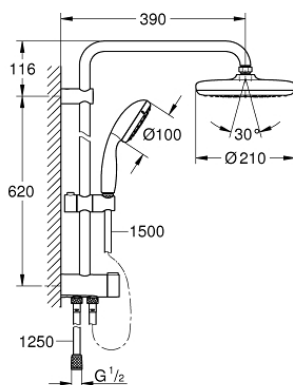

26 381 001 TEMPESTA SYSTEM 210 FLEX SHOWER SYSTEM WITH DIVERTER FOR WALL MOUNTING

PRODUCT DESCRIPTION

- Colour: chrome
- consisting of:
 - horizontal 390 mm shower arm, adjustable before installation
 - change by diverter between hand shower, head shower or head shower Eco setting
 - head shower Tempesta 210 (26 408)
 - 2 spray patterns (via diverter): Rain, SmartRain
 - chrome plated spray face
 - with ball joint
 - rotation angle $\pm 15^\circ$
 - hand shower Tempesta 100 (27 852)
 - spray pattern: Rain
 - adjustable in height with gliding element
 - distance between diverter and upper bracket: 620 mm
 - Relaxaflex shower hose 1500 mm (28 151)
 - Relaxaflex shower hose 1250 mm (28 150)
 - flexible installation: connection to faucet / wall union for water supply with 1/2" thread of the 1250 mm shower hose
 - GROHE DreamSpray - perfect spray pattern
 - GROHE LongLife finish
 - GROHE SpeedClean - effortless limescale removal
 - Inner WaterGuide - inner insulation for surface protection
 - ShockProof silicone ring prevents damages caused by shower falling
 - suitable for instantaneous heaters from 18 kW/h
 - minimum flow rate 7 l/min

26 381 001 TEMPESTA SYSTEM 210 FLEX SHOWER SYSTEM WITH DIVERTER FOR WALL MOUNTING

SPARE PARTS, marec 2017 – now

- 1: Fibre seal \varnothing 18,5 x \varnothing 12 x 2 (Spare part-nr. 0138900M)
- 2: Dirt strainer (Spare part-nr. 48007000)
- 3: Dirt strainer (Spare part-nr. 0700200M)
- 4: Glide element (Spare part-nr. 12140000)
- 5: Diverter (Spare part-nr. 48338000)
- 6: Compensation disc (Spare part-nr. 26496000)*