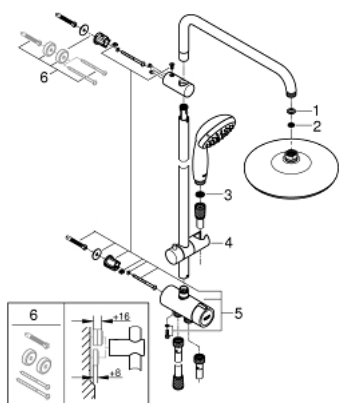

26 381 001 TEMPESTA SYSTEM 210 FLEX SHOWER SYSTEM WITH DIVERTER FOR WALL MOUNTING

PRODUCT DESCRIPTION

- Colour: chrome
- consisting of:
 - horizontal 390 mm shower arm, adjustable before installation
 - change by diverter between hand shower, head shower or head shower Eco setting
 - head shower Tempesta 210 (26 408)
 - 2 spray patterns (via diverter): Rain, SmartRain
 - chrome plated spray face
 - with ball joint
 - rotation angle $\pm 15^\circ$
 - hand shower Tempesta 100 (27 852)
 - spray pattern: Rain
 - adjustable in height with gliding element
 - distance between diverter and upper bracket: 620 mm
 - Relaxaflex shower hose 1500 mm (28 151)
 - Relaxaflex shower hose 1250 mm (28 150)
 - flexible installation: connection to faucet / wall union for water supply with 1/2" thread of the 1250 mm shower hose
 - GROHE DreamSpray - perfect spray pattern
 - GROHE LongLife finish
 - GROHE SpeedClean - effortless limescale removal
 - Inner WaterGuide - inner insulation for surface protection
 - ShockProof silicone ring prevents damages caused by shower falling
 - suitable for instantaneous heaters from 18 kW/h
 - minimum flow rate 7 l/min

26 381 001 TEMPESTA SYSTEM 210 FLEX SHOWER SYSTEM WITH DIVERTER FOR WALL MOUNTING

SPARE PARTS, marec 2017 – now

- 1: Fibre seal \varnothing 18,5 x \varnothing 12 x 2 (Spare part-nr. 0138900M)
- 2: Dirt strainer (Spare part-nr. 48007000)
- 3: Dirt strainer (Spare part-nr. 0700200M)
- 4: Glide element (Spare part-nr. 12140000)
- 5: Diverter (Spare part-nr. 48338000)
- 6: Compensation disc (Spare part-nr. 26496000)*