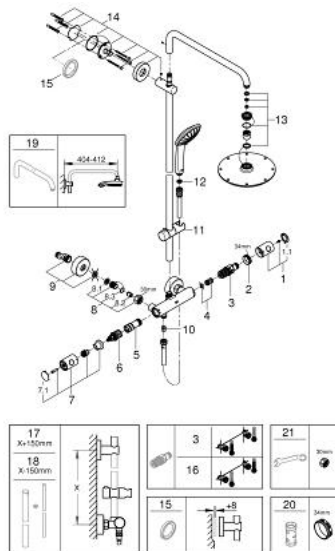

26 383 000 EUPHORIA SYSTEM 210 SHOWER SYSTEM WITH THERMOSTAT FOR WALL MOUNTING

SPARE PARTS, februar 2017 – now

- 1: Temperature control handle (Spare part-nr. 47985000)
- 1.1: Cover cap (Spare part-nr. 6458500M)
- 2: Fitting ring (Spare part-nr. 47743000)
- 3: Thermostatic compact cartridge 1/2" (Spare part-nr. 47885000)
- 4: Buffer (Spare part-nr. 47398000)
- 5: Water flow (Spare part-nr. 47751000)
- 6: Aquadimmer (Spare part-nr. 12433000)
- 7: Metal handle 1/2" (Spare part-nr. 47984000)
- 7.1: Cover cap (Spare part-nr. 6458500M)
- 8: Non-return valve (Spare part-nr. 47189000)
- 8.1: Dirt strainer (Spare part-nr. 0726400M)
- 8.2: Non-return valve (Spare part-nr. 08565000)
- 8.3: O-ring $\varnothing 17 \times \varnothing 2$ (Spare part-nr. 0305500M)
- 9: S-union (Spare part-nr. 12662000)
- 10: Non-return valve (Spare part-nr. 08565000)
- 11: Glide element (Spare part-nr. 12140000)
- 12: Dirt strainer (Spare part-nr. 0700200M)
- 13: Spare part set (Spare part-nr. 45933000)
- 14: Shower rail holder (Spare part-nr. 48279000)
- 15: Compensation disc (Spare part-nr. 27180000)*
- 16: GROHE TurboStat cartridge 1/2" (Spare part-nr. 47175000)*
- 17: Shower system pipe for retrofitting (Spare part-nr. 48053000)*
- 18: Shower system pipe for retrofitting (Spare part-nr. 48054000)*
- 19: Shower arm for shower systems (Spare part-nr. 14047000)*
- 20: Socket spanner (Spare part-nr. 19332000)*
- 21: Special spanner (Spare part-nr. 19377000)*

* Optional accessories