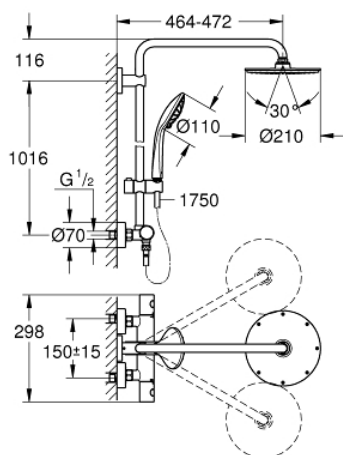

### PRODUCT DESCRIPTION

- Colour: chrome
- consisting of:
  - horizontal swivable 450 mm shower arm
  - GROHE MetalGrip ergonomically shaped metal handles
  - exposed thermostat with Aquadimmer function
- allows change between:
  - Rainshower Cosmopolitan 210 metal head shower
  - spray pattern: Rain
  - maximum flow rate (at 3 bar): 11.5 l/min
- with ball joint
- rotation angle  $\pm 15^\circ$
- hand shower Euphoria 110 Massage
  - maximum flow rate (at 3 bar): 9 l/min
- adjustable in height with gliding element
- shower hose Silverflex 1750 mm 1/2" x 1/2" (28 388)
  - maximum flow rate system (at 3 bar): 11.5 l/min
  - minimum flow rate 5 l/min
- GROHE DreamSpray - perfect spray pattern
- GROHE LongLife finish
- GROHE TurboStat - compact cartridge with wax thermoelement
- GROHE EcoJoy - Less water, perfect flow
- GROHE SpeedClean - effortless limescale removal
- Inner WaterGuide - inner insulation for surface protection
- TwistStop - to prevent hose from twisting
- suitable for instantaneous heaters from 18 kW/h
- optional upgrade: GROHE EasyReach tray (26 362), sold separately