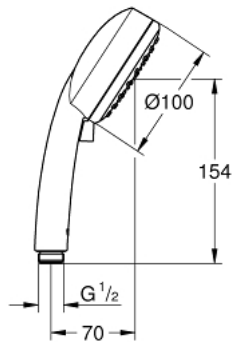

26 397 000 VITALIO COMFORT 100 HAND SHOWER 2 SPRAYS

PRODUCT DESCRIPTION

- Colour: chrome
- spray patterns: Rain, Jet
- 9.5 l/min flow limiter
- GROHE DreamSpray - perfect spray pattern
- GROHE LongLife finish
- GROHE SpeedClean - effortless limescale removal
- Inner WaterGuide - inner insulation for surface protection
- universal mounting system, fitting all standard shower hoses
- suitable for instantaneous heater
- min. recommended pressure 1.0 bar
- 5 color packaging

26 397 000 **VITALIO COMFORT 100 HAND SHOWER 2 SPRAYS**

SPARE PARTS, august 2016 – now

1: Dirt strainer (Spare part-nr. 0700200M)