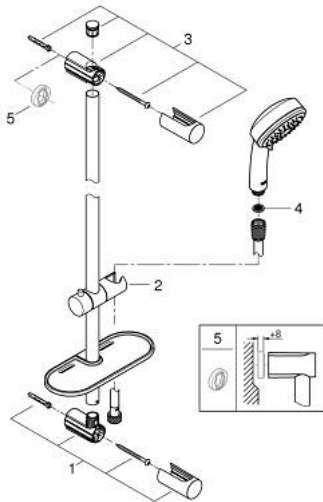

26 398 000 VITALIO COMFORT 100 SHOWER RAIL SET 2 SPRAYS

PRODUCT DESCRIPTION

- Colour: chrome
- consisting of:
 - hand shower Vitalio Comfort 100, 2 sprays (26 397)
 - shower rail Vitalio Universal 600 mm (27 724)
 - shower hose VitalioFlex Trend 1750 mm 1/2" x 1/2" (28 742)
 - GROHE EasyReach tray (27 725)
 - 9.5 l/min flow limiter
 - GROHE DreamSpray - perfect spray pattern
 - GROHE LongLife finish
 - Flexible Installation - 1 adjustable bracket for existing drill holes
 - GROHE SpeedClean - effortless limescale removal
 - Inner WaterGuide - inner insulation for surface protection
 - suitable for screwing (including screws and dowels) or gluing (GROHE QuickGlue S2 41 245 000 sold separately)
 - holding force: max. 20 kg
 - the specified holding capacity is valid for static (slowly applied) load and intended use only
 - suitable for instantaneous heater
 - min. recommended pressure 1.0 bar
 - 5 color packaging

26 398 000 VITALIO COMFORT 100 SHOWER RAIL SET 2 SPRAYS

SPARE PARTS, august 2016 – now

- 1: Shower rail holder (Spare part-nr. 48095000)
 - 2: Glide element (Spare part-nr. 12140000)
 - 3: Shower rail holder (Spare part-nr. 48097000)
 - 4: Dirt strainer (Spare part-nr. 0700200M)
 - 5: Compensation disc (Spare part-nr. 48051000)*
- * Optional accessories