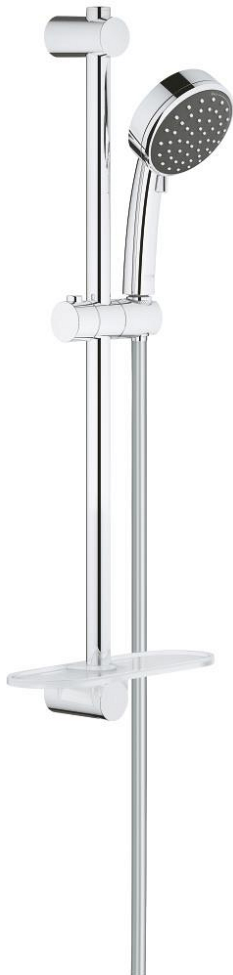

26 398 000 VITALIO COMFORT 100 SHOWER RAIL SET 2 SPRAYS

PRODUCT DESCRIPTION

- Colour: chrome
- consisting of:
 - hand shower Vitalio Comfort 100, 2 sprays (26 397)
 - shower rail Vitalio Universal 600 mm (27 724)
 - shower hose VitalioFlex Trend 1750 mm 1/2" x 1/2" (28 742)
 - GROHE EasyReach tray (27 725)
 - 9.5 l/min flow limiter
 - GROHE DreamSpray - perfect spray pattern
 - GROHE LongLife finish
 - Flexible Installation - 1 adjustable bracket for existing drill holes
 - GROHE SpeedClean - effortless limescale removal
 - Inner WaterGuide - inner insulation for surface protection
 - suitable for screwing (including screws and dowels) or gluing (GROHE QuickGlue S2 41 245 000 sold separately)
 - holding force: max. 20 kg
 - the specified holding capacity is valid for static (slowly applied) load and intended use only
 - suitable for instantaneous heater
 - min. recommended pressure 1.0 bar
 - 5 color packaging

26 398 000 VITALIO COMFORT 100 SHOWER RAIL SET 2 SPRAYS

SPARE PARTS, august 2016 – now

- 1: Shower rail holder (Spare part-nr. 48095000)
 - 2: Glide element (Spare part-nr. 12140000)
 - 3: Shower rail holder (Spare part-nr. 48097000)
 - 4: Dirt strainer (Spare part-nr. 0700200M)
 - 5: Compensation disc (Spare part-nr. 48051000)*
- * Optional accessories