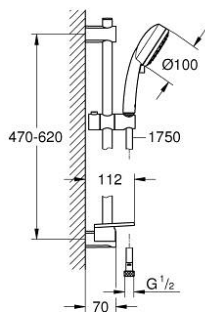

26 398 000 VITALIO COMFORT 100 SHOWER RAIL SET 2 SPRAYS

PRODUCT DESCRIPTION

- Colour: chrome
- consisting of:
 - hand shower Vitalio Comfort 100, 2 sprays (26 397)
 - shower rail Vitalio Universal 600 mm (27 724)
 - shower hose VitalioFlex Trend 1750 mm 1/2" x 1/2" (28 742)
 - GROHE EasyReach tray (27 725)
 - 9.5 l/min flow limiter
 - GROHE DreamSpray - perfect spray pattern
 - GROHE LongLife finish
 - Flexible Installation - 1 adjustable bracket for existing drill holes
 - GROHE SpeedClean - effortless limescale removal
 - Inner WaterGuide - inner insulation for surface protection
 - suitable for screwing (including screws and dowels) or gluing (GROHE QuickGlue S2 41 245 000 sold separately)
 - holding force: max. 20 kg
 - the specified holding capacity is valid for static (slowly applied) load and intended use only
 - suitable for instantaneous heater
 - min. recommended pressure 1.0 bar
 - 5 color packaging

26 398 000 VITALIO COMFORT 100 SHOWER RAIL SET 2 SPRAYS

SPARE PARTS, august 2016 – now

- 1: Shower rail holder (Spare part-nr. 48095000)
 - 2: Glide element (Spare part-nr. 12140000)
 - 3: Shower rail holder (Spare part-nr. 48097000)
 - 4: Dirt strainer (Spare part-nr. 0700200M)
 - 5: Compensation disc (Spare part-nr. 48051000)*
- * Optional accessories