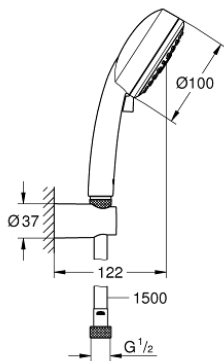

26 399 000 VITALIO COMFORT 100 WALL HOLDER SET 2 SPRAYS

PRODUCT DESCRIPTION

- Colour: chrome
- consisting of:
 - hand shower Vitalio Comfort 100, 2 sprays (26 397)
 - wall shower holder Vitalio Universal, non-adjustable (26 102)
 - shower hose VitalioFlex Trend 1500 mm 1/2" x 1/2" (28 741)
 - 9.5 l/min flow limiter
 - GROHE DreamSpray - perfect spray pattern
 - GROHE LongLife finish
 - GROHE SpeedClean - effortless limescale removal
 - Inner WaterGuide - inner insulation for surface protection
 - suitable for screwing (including screws and dowels) or gluing (GROHE QuickGlue S1 41 246 000 sold separately)
 - holding force: max. 20 kg
 - the specified holding capacity is valid for static (slowly applied) load and intended use only
 - suitable for instantaneous heater
 - min. recommended pressure 1.0 bar
 - 5 color packaging

26 399 000 **VITALIO COMFORT 100 WALL HOLDER SET 2 SPRAYS**

SPARE PARTS, avgust 2016 – now

1: Dirt strainer (Spare part-nr. 0700200M)