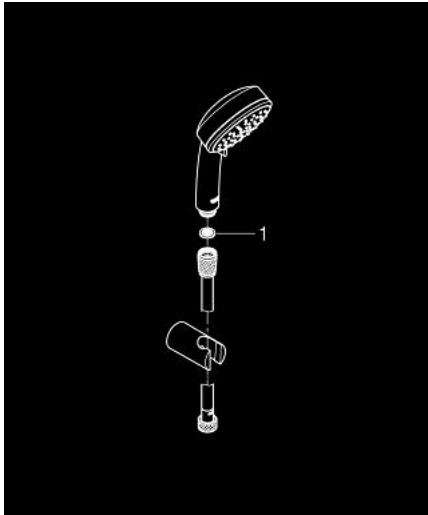

26 399 000 VITALIO COMFORT 100 WALL HOLDER SET 2 SPRAYS

PRODUCT DESCRIPTION

- Colour: chrome
- consisting of:
 - hand shower Vitalio Comfort 100, 2 sprays (26 397)
 - wall shower holder Vitalio Universal, non-adjustable (26 102)
 - shower hose VitalioFlex Trend 1500 mm 1/2" x 1/2" (28 741)
 - 9.5 l/min flow limiter
 - GROHE DreamSpray - perfect spray pattern
 - GROHE LongLife finish
 - GROHE SpeedClean - effortless limescale removal
 - Inner WaterGuide - inner insulation for surface protection
 - suitable for screwing (including screws and dowels) or gluing (GROHE QuickGlue S1 41 246 000 sold separately)
 - holding force: max. 20 kg
 - the specified holding capacity is valid for static (slowly applied) load and intended use only
 - suitable for instantaneous heater
 - min. recommended pressure 1.0 bar
 - 5 color packaging

26 399 000 **VITALIO COMFORT 100 WALL HOLDER SET 2 SPRAYS**

SPARE PARTS, avgust 2016 – now

1: Dirt strainer (Spare part-nr. 0700200M)