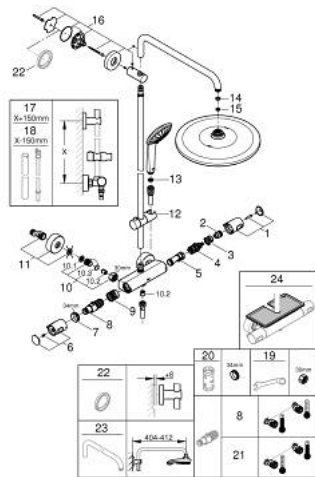

26 400 001 VITALIO JOY SYSTEM 310 SHOWER SYSTEM WITH THERMOSTATIC MIXER FOR WALL MOUNTING

SPARE PARTS, januar 2020 – now

- 1: Shut-off handle (Spare part-nr. 47991000)
- 2: Stop ring (Spare part-nr. 47986000)
- 3: Stop ring (Spare part-nr. 47965000)
- 4: Aquadimmer (Spare part-nr. 47364000)
- 5: Water flow (Spare part-nr. 47887000)
- 6: Handle (Spare part-nr. 47992000)
- 7: Fitting ring (Spare part-nr. 47743000)
- 8: Thermostatic compact cartridge 1/2" (Spare part-nr. 47439000)
- 9: Race (Spare part-nr. 47975000)
- 10: Non-return valve (Spare part-nr. 47189000)
- 10.1: Dirt strainer (Spare part-nr. 0726400M)
- 10.2: Non-return valve (Spare part-nr. 08565000)
- 10.3: O-ring $\varnothing 17 \times \varnothing 2$ (Spare part-nr. 0305500M)
- 11: S-union (Spare part-nr. 12662000)
- 12: Glide element (Spare part-nr. 12140000)
- 13: Dirt strainer (Spare part-nr. 0700200M)
- 14: Fibre seal $\varnothing 18,5 \times \varnothing 12 \times 2$ (Spare part-nr. 0138900M)
- 15: Dirt strainer (Spare part-nr. 48007000)
- 16: Shower rail holder (Spare part-nr. 48279000)
- 17: Shower system pipe for retrofitting (Spare part-nr. 48514000)*
- 18: Shower system pipe for retrofitting (Spare part-nr. 48515000)*
- 19: Special spanner (Spare part-nr. 19377000)*
- 20: Socket spanner (Spare part-nr. 19332000)*
- 21: GROHE TurboStat cartridge 1/2" (Spare part-nr. 47175000)*
- 22: Compensation disc (Spare part-nr. 27180000)*
- 23: Shower arm for shower systems (Spare part-nr. 14047000)*
- 24: GROHE EasyReach tray (Spare part-nr. 26362LN1)*

* Optional accessories