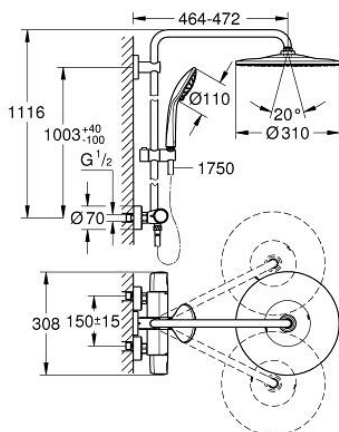

### PRODUCT DESCRIPTION

- Colour: chrome
- consisting of:
  - horizontal swivable 450 mm shower arm
  - exposed Precision thermostat with Aquadimmer function
  - allows change between:
    - Vitalio Rain 310 Mono head shower
    - spray pattern: Rain
    - maximum flow rate (at 3 bar): 9 l/min
  - with ball joint
  - rotation angle  $\pm 15^\circ$
  - hand shower Vitalio Joy 110 Massage (27 319)
    - spray patterns: Rain, Massage, SmartRain
    - maximum flow rate (at 3 bar): 7.5 l/min
  - adjustable in height with gliding element
  - shower hose VitalioFlex Silver 1.750 mm,  $\frac{1}{2}$ " x  $\frac{1}{2}$ " (27 506)
    - maximum flow rate system (at 3 bar): 9 l/min
- GROHE EcoJoy - Less water, perfect flow
- GROHE TurboStat - compact cartridge with wax thermoelement
- GROHE SafeStop safety button at 38°C
- GROHE SafeStop Plus optional temperature limiter at 43°C included
- GROHE CoolTouch - no risk of scalding
- GROHE MetalGrip ergonomically shaped metal handles
- GROHE DreamSpray - perfect spray pattern
- GROHE LongLife finish
- GROHE SprayDimmer - stepless flow rate adjustment
- Flexible Installation - 1 adjustable bracket for existing drill holes
- Inner WaterGuide - inner insulation for surface protection
- GROHE SpeedClean - effortless limescale removal
- TwistStop - to prevent hose from twisting
- suitable for instantaneous heaters from 18 kW/h
- minimum flow rate 5 l/min
- Consumer edition
- GROHE QuickSpanner included in chrome variant only