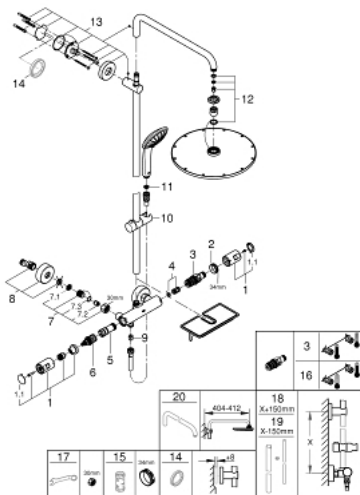

26 401 000 VITALIO JOY SYSTEM 310 SHOWER SYSTEM WITH THERMOSTATIC MIXER FOR WALL MOUNTING

SPARE PARTS, august 2016 – now

1. 1: Handle (Spare part-nr. 47728000)
   - 1.1: Cover cap (Spare part-nr. 6458500M)
   - 2: Fitting ring (Spare part-nr. 47743000)
   - 3: Thermostatic compact cartridge 1/2" (Spare part-nr. 47439000)
   - 4: Buffer (Spare part-nr. 47398000)
   - 5: Water flow (Spare part-nr. 47751000)
   - 6: Aquadimmer (Spare part-nr. 12433000)
   - 7: Non-return valve (Spare part-nr. 47189000)
   - 7.1: Dirt strainer (Spare part-nr. 0726400M)
   - 7.2: Non-return valve (Spare part-nr. 08565000)
   - 7.3: O-ring $\varnothing 17 \times \varnothing 2$ (Spare part-nr. 0305500M)
   - 8: S-union (Spare part-nr. 12662000)
   - 9: Non-return valve (Spare part-nr. 08565000)
   - 10: Glide element (Spare part-nr. 12140000)
   - 11: Dirt strainer (Spare part-nr. 0700200M)
   - 12: Spare part set (Spare part-nr. 45933000)
   - 13: Shower rail holder (Spare part-nr. 48279000)
   - 14: Compensation disc (Spare part-nr. 27180000)*
   - 15: Socket spanner (Spare part-nr. 19332000)*
   - 16: GROHE TurboStat cartridge 1/2" (Spare part-nr. 47175000)*
   - 17: Special spanner (Spare part-nr. 19377000)*
   - 18: Shower system pipe for retrofitting (Spare part-nr. 48053000)*
   - 19: Shower system pipe for retrofitting (Spare part-nr. 48054000)*
   - 20: Shower arm for shower systems (Spare part-nr. 14047000)*
2. Optional accessories