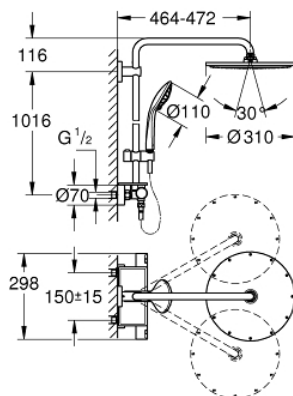

26 401 000 VITALIO JOY SYSTEM 310 SHOWER SYSTEM WITH THERMOSTATIC MIXER FOR WALL MOUNTING

PRODUCT DESCRIPTION

- Colour: chrome
- consisting of:
 - horizontal swivable 450 mm shower arm
 - exposed thermostat Precision Joy with Aquadimmer function
 - allows change between:
 - Vitalio Rain 310 metal head shower
 - spray pattern: Rain
 - maximum flow rate (at 3 bar): 9 l/min
 - with ball joint
 - rotation angle $\pm 15^\circ$
 - hand shower Vitalio Joy 110 Massage (27 319)
 - spray patterns: Rain, SmartRain, Massage
 - maximum flow rate (at 3 bar): 8 l/min
 - GROHE SprayDimmer - stepless flow rate adjustment
 - adjustable in height with gliding element
 - shower hose VitalioFlex Silver 1.750 mm, $\frac{1}{2}$ " x $\frac{1}{2}$ " (27 506)
 - GROHE EasyReach tray
 - GROHE TurboStat - compact cartridge with wax thermoelement
 - GROHE SafeStop safety button at 38°C
 - GROHE SafeStop Plus optional temperature limiter at 43°C included
 - GROHE DreamSpray - perfect spray pattern
 - GROHE LongLife finish
 - GROHE SpeedClean - effortless limescale removal
 - Inner WaterGuide - inner insulation for surface protection
 - TwistStop - to prevent hose from twisting
 - suitable for instantaneous heaters from 18 kW/h
 - minimum flow rate 7 l/min