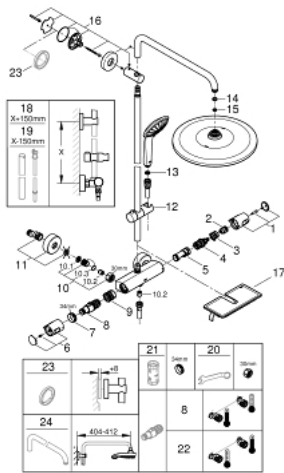

26 401 001 VITALIO JOY SYSTEM 310 SHOWER SYSTEM WITH THERMOSTATIC MIXER FOR WALL MOUNTING

SPARE PARTS, januar 2020 – now

- 1: Shut-off handle (Spare part-nr. 47991000)
- 2: Stop ring (Spare part-nr. 47986000)
- 3: Stop ring (Spare part-nr. 47965000)
- 4: Aquadimmer (Spare part-nr. 47364000)
- 5: Water flow (Spare part-nr. 47887000)
- 6: Handle (Spare part-nr. 47992000)
- 7: Fitting ring (Spare part-nr. 47743000)
- 8: Thermostatic compact cartridge 1/2" (Spare part-nr. 47439000)
- 9: Race (Spare part-nr. 47975000)
- 10: Non-return valve (Spare part-nr. 47189000)
- 10.1: Dirt strainer (Spare part-nr. 0726400M)
- 10.2: Non-return valve (Spare part-nr. 08565000)
- 10.3: O-ring $\varnothing 17 \times \varnothing 2$ (Spare part-nr. 0305500M)
- 11: S-union (Spare part-nr. 12662000)
- 12: Glide element (Spare part-nr. 12140000)
- 13: Dirt strainer (Spare part-nr. 0700200M)
- 14: Fibre seal $\varnothing 18,5 \times \varnothing 12 \times 2$ (Spare part-nr. 0138900M)
- 15: Dirt strainer (Spare part-nr. 48007000)
- 16: Shower rail holder (Spare part-nr. 48279000)
- 17: GROHE EasyReach tray (Spare part-nr. 26362LN1)
- 18: Shower system pipe for retrofitting (Spare part-nr. 48514000)*
- 19: Shower system pipe for retrofitting (Spare part-nr. 48515000)*
- 20: Special spanner (Spare part-nr. 19377000)*
- 21: Socket spanner (Spare part-nr. 19332000)*
- 22: GROHE TurboStat cartridge 1/2" (Spare part-nr. 47175000)*
- 23: Compensation disc (Spare part-nr. 27180000)*
- 24: Shower arm for shower systems (Spare part-nr. 14047000)*

* Optional accessories