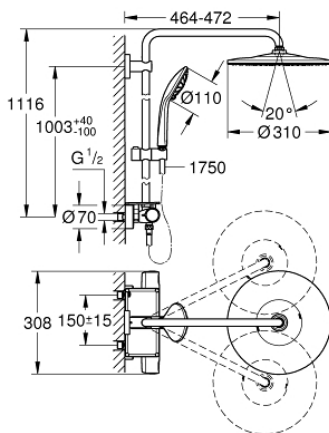

26 401 001 VITALIO JOY SYSTEM 310 SHOWER SYSTEM WITH THERMOSTATIC MIXER FOR WALL MOUNTING

PRODUCT DESCRIPTION (1/2)

- Colour: chrome
- consisting of:
 - horizontal swivable 450 mm shower arm
 - exposed Precision thermostat with Aquadimmer function
 - allows change between:
 - Vitalio Rain 310 Mono head shower
 - spray pattern: Rain
 - maximum flow rate (at 3 bar): 9 l/min
 - with ball joint
 - rotation angle $\pm 15^\circ$
 - hand shower Vitalio Joy 110 Massage (27 319)
 - spray patterns: Rain, Massage, SmartRain
 - maximum flow rate (at 3 bar): 7.5 l/min
 - adjustable in height with gliding element
 - shower hose VitalioFlex Silver 1.750 mm, $\frac{1}{2}$ " x $\frac{1}{2}$ " (27 506)
 - maximum flow rate system (at 3 bar): 9 l/min
- GROHE EcoJoy - Less water, perfect flow
- GROHE EasyReach tray
- GROHE TurboStat - compact cartridge with wax thermoelement
- GROHE SafeStop safety button at 38°C
- GROHE SafeStop Plus optional temperature limiter at 43°C included
- GROHE CoolTouch - no risk of scalding
- GROHE MetalGrip ergonomically shaped metal handles
- GROHE DreamSpray - perfect spray pattern
- GROHE LongLife finish
- GROHE SprayDimmer - stepless flow rate adjustment
- Flexible Installation - 1 adjustable bracket for existing drill holes
- Inner WaterGuide - inner insulation for surface protection
- GROHE SpeedClean - effortless limescale removal
- TwistStop - to prevent hose from twisting
- suitable for instantaneous heaters from 18 kW/h
- minimum flow rate 5 l/min
- Consumer edition