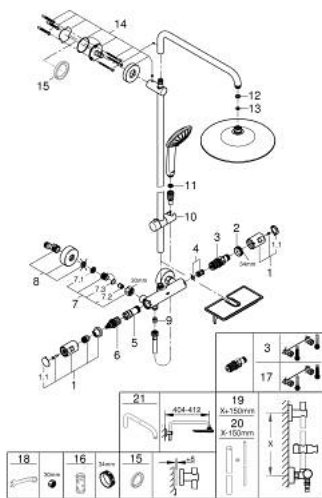

26 403 001 VITALIO JOY SYSTEM 260 SHOWER SYSTEM WITH THERMOSTAT FOR WALL MOUNTING

SPARE PARTS, oktober 2016 – now

- 1: Handle (Spare part-nr. 47728000)
- 1.1: Cover cap (Spare part-nr. 6458500M)
- 2: Fitting ring (Spare part-nr. 47743000)
- 3: Thermostatic compact cartridge 1/2" (Spare part-nr. 47439000)
- 4: Buffer (Spare part-nr. 47398000)
- 5: Water flow (Spare part-nr. 47751000)
- 6: Aquadimmer (Spare part-nr. 12433000)
- 7: Non-return valve (Spare part-nr. 47189000)
- 7.1: Dirt strainer (Spare part-nr. 0726400M)
- 7.2: Non-return valve (Spare part-nr. 08565000)
- 7.3: O-ring $\varnothing 17 \times \varnothing 2$ (Spare part-nr. 0305500M)
- 8: S-union (Spare part-nr. 12662000)
- 9: Non-return valve (Spare part-nr. 08565000)
- 10: Glide element (Spare part-nr. 12140000)
- 11: Dirt strainer (Spare part-nr. 0700200M)
- 12: Fibre seal $\varnothing 18,5 \times \varnothing 12 \times 2$ (Spare part-nr. 0138900M)
- 13: Dirt strainer (Spare part-nr. 48007000)
- 14: Shower rail holder (Spare part-nr. 48279000)
- 15: Compensation disc (Spare part-nr. 27180000)*
- 16: Socket spanner (Spare part-nr. 19332000)*
- 17: GROHE TurboStat cartridge 1/2" (Spare part-nr. 47175000)*
- 18: Special spanner (Spare part-nr. 19377000)*
- 19: Shower system pipe for retrofitting (Spare part-nr. 48053000)*
- 20: Shower system pipe for retrofitting (Spare part-nr. 48054000)*
- 21: Shower arm for shower systems (Spare part-nr. 14047000)*

* Optional accessories