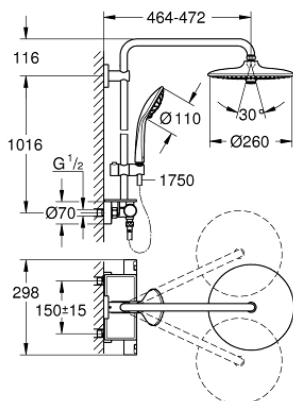

26 403 001 VITALIO JOY SYSTEM 260 SHOWER SYSTEM WITH THERMOSTAT FOR WALL MOUNTING

PRODUCT DESCRIPTION

- Colour: chrome
- consisting of:
 - horizontal swivable 450 mm shower arm
 - exposed thermostat with Aquadimmer function
 - allows change between:
 - head shower Vitalio Joy 260 (26 462)
 - spray patterns: Rain, SmartRain, Jet
 - maximum flow rate (at 3 bar): 7.5 l/min
 - with ball joint
 - rotation angle $\pm 15^\circ$
 - hand shower Vitalio Joy 110 Massage (27 319)
 - spray patterns: Rain, SmartRain, Massage
 - maximum flow rate (at 3 bar): 9.5 l/min
 - adjustable in height with gliding element
 - shower hose VitalioFlex Silver 1.750 mm, $\frac{1}{2}$ " x $\frac{1}{2}$ " (27 506)
 - maximum flow rate system (at 3 bar): 9.5 l/min
 - GROHE EasyReach tray
 - GROHE EcoJoy - Less water, perfect flow
 - GROHE TurboStat - compact cartridge with wax thermoelement
 - GROHE SafeStop safety button at 38°C
 - GROHE SafeStop Plus optional temperature limiter at 43°C included
 - GROHE DreamSpray - perfect spray pattern
 - GROHE LongLife finish
 - GROHE SprayDimmer - stepless flow rate adjustment
 - GROHE SpeedClean - effortless limescale removal
 - Inner WaterGuide - inner insulation for surface protection
 - TwistStop - to prevent hose from twisting
 - suitable for instantaneous heaters from 18 kW/h
 - minimum flow rate 5 l/min