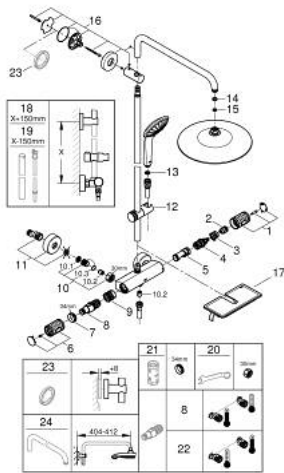

SPARE PARTS, januar 2020 – now

- 1: Shut-off handle (Spare part-nr. 49162000)
- 2: Stop ring (Spare part-nr. 47986000)
- 3: Stop ring (Spare part-nr. 47965000)
- 4: Aquadimmer (Spare part-nr. 47364000)
- 5: Water flow (Spare part-nr. 47887000)
- 6: Shut-off handle (Spare part-nr. 49160000)
- 7: Fitting ring (Spare part-nr. 47743000)
- 8: Thermostatic compact cartridge 1/2" (Spare part-nr. 47439000)
- 9: Race (Spare part-nr. 47975000)
- 10: Non-return valve (Spare part-nr. 47189000)
- 10.1: Dirt strainer (Spare part-nr. 0726400M)
- 10.2: Non-return valve (Spare part-nr. 08565000)
- 10.3: O-ring $\varnothing 17 \times \varnothing 2$ (Spare part-nr. 0305500M)
- 11: S-union (Spare part-nr. 12662000)
- 12: Glide element (Spare part-nr. 48424000)
- 13: Dirt strainer (Spare part-nr. 0700200M)
- 14: Fibre seal $\varnothing 18,5 \times \varnothing 12 \times 2$ (Spare part-nr. 0138900M)
- 15: Dirt strainer (Spare part-nr. 48007000)
- 16: Shower rail holder (Spare part-nr. 48279000)
- 17: GROHE EasyReach tray (Spare part-nr. 26362LN1)
- 18: Shower system pipe for retrofitting (Spare part-nr. 48514000)*
- 19: Shower system pipe for retrofitting (Spare part-nr. 48515000)*
- 20: Special spanner (Spare part-nr. 19377000)*
- 21: Socket spanner (Spare part-nr. 19332000)*
- 22: GROHE TurboStat cartridge 1/2" (Spare part-nr. 47175000)*
- 23: Compensation disc (Spare part-nr. 27180000)*
- 24: Shower arm for shower systems (Spare part-nr. 14047000)*