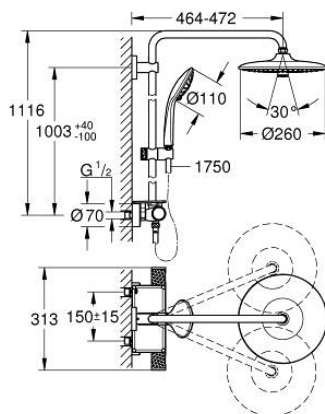

26 403 002 VITALIO JOY SYSTEM 260 SHOWER SYSTEM WITH THERMOSTATIC MIXER FOR WALL MOUNTING

PRODUCT DESCRIPTION (1/2)

- Colour: chrome
- consisting of:
 - horizontal swivable 450 mm shower arm
 - exposed Precision thermostats with Aquadimmer function
 - allows change between:
 - head shower Vitalio Joy 260 (26 462)
 - spray patterns: Rain, SmartRain, Jet
 - maximum flow rate (at 3 bar): 7 l/min
 - with ball joint
 - rotation angle $\pm 15^\circ$
 - hand shower Vitalio Joy 110 Massage (27 319)
 - spray patterns: Rain, Massage, SmartRain
 - maximum flow rate (at 3 bar): 9.5 l/min
 - adjustable in height with gliding element
 - shower hose VitalioFlex Silver 1.750 mm, $\frac{1}{2}$ " x $\frac{1}{2}$ " (27 506)
 - maximum flow rate system (at 3 bar): 9.5 l/min
 - GROHE EcoJoy - Less water, perfect flow
 - GROHE EasyReach tray
 - GROHE TurboStat - compact cartridge with wax thermoelement
 - GROHE SafeStop safety button at 38°C
 - GROHE SafeStop Plus optional temperature limiter at 43°C included
 - GROHE CoolTouch - no risk of scalding
 - GROHE ProGrip - with knurl structure
 - GROHE DreamSpray - perfect spray pattern
 - GROHE LongLife finish
 - GROHE SprayDimmer - stepless flow rate adjustment
 - Flexible Installation - 1 adjustable bracket for existing drill holes
 - Inner WaterGuide - inner insulation for surface protection
 - GROHE SpeedClean - effortless limescale removal
 - TwistStop - to prevent hose from twisting
 - suitable for instantaneous heaters from 18 kW/h
 - minimum flow rate 5 l/min
 - GROHE QuickSpanner included in chrome variant only