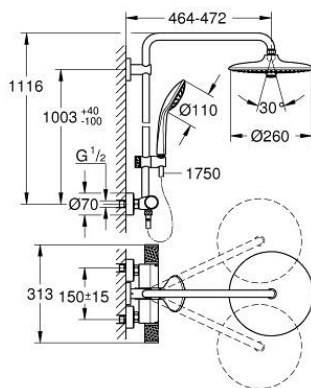

26 403 KF2 VITALIO JOY SYSTEM 260 SHOWER SYSTEM WITH THERMOSTATIC MIXER FOR WALL MOUNTING

PRODUCT DESCRIPTION

- Colour: phantom black
- consisting of:
 - horizontal swivable 450 mm shower arm
 - exposed Precision thermostatic with Aquadimmer function
 - allows change between:
 - head shower Vitalio Joy 260
 - spray patterns: Rain, SmartRain, Jet
 - maximum flow rate (at 3 bar): 7 l/min
 - with ball joint
 - rotation angle $\pm 15^\circ$
 - hand shower Vitalio Joy 110 Massage
 - spray patterns: Rain, Massage, SmartRain
 - maximum flow rate (at 3 bar): 9.5 l/min
 - adjustable in height with gliding element
 - shower hose VitalioFlex Trend 1750 mm 1/2" x 1/2" (28 742)
 - maximum flow rate system (at 3 bar): 9.5 l/min
 - GROHE EcoJoy - Less water, perfect flow
 - GROHE TurboStat - compact cartridge with wax thermoelement
 - GROHE SafeStop safety button at 38°C
 - GROHE SafeStop Plus optional temperature limiter at 43°C included
 - GROHE CoolTouch - no risk of scalding
 - GROHE ProGrip - with knurl structure
 - GROHE DreamSpray - perfect spray pattern
 - GROHE SprayDimmer - stepless flow rate adjustment
- Flexible Installation - 1 adjustable bracket for existing drill holes
- Inner WaterGuide - inner insulation for surface protection
- GROHE SpeedClean - effortless limescale removal
- TwistStop - to prevent hose from twisting
- suitable for instantaneous heaters from 18 kW/h
- minimum flow rate 5 l/min
- Consumer edition