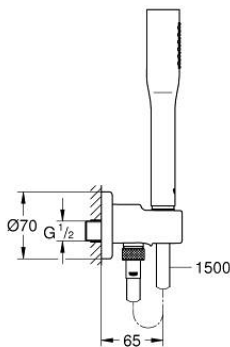

26 404 000 EUPHORIA COSMOPOLITAN STICK WALL HOLDER SET 1 SPRAY

PRODUCT DESCRIPTION

- Colour: chrome
- with integrated wall union 1/2"
- consisting of:
 - hand shower (27 400)
 - maximum flow rate (at 3 bar): 8 l/min
 - shower outlet elbow 1/2" with wall shower holder (28 679)
 - male thread
 - protected against backflow
- Silverflex shower hose 1500 mm 1/2" x 1/2" (28 364)
- GROHE EcoJoy - Less water, perfect flow
- GROHE LongLife finish
- GROHE SpeedClean - effortless limescale removal
- Inner WaterGuide - inner insulation for surface protection
- TwistStop - to prevent hose from twisting
- suitable for instantaneous heater
- min. recommended pressure 1.0 bar

26 404 000 **EUPHORIA COSMOPOLITAN STICK WALL HOLDER SET 1 SPRAY**

SPARE PARTS, maj 2016 – marec 2023

1: Dirt strainer (Spare part-nr. 0700200M)

2: Non-return valve (Spare part-nr. 08565000)