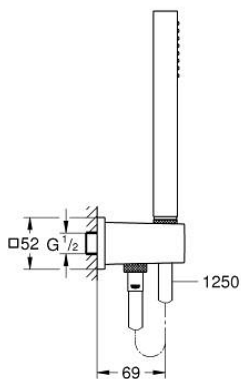

26 405 000 EUPHORIA CUBE STICK WALL HOLDER SET 1 SPRAY

PRODUCT DESCRIPTION

- Colour: chrome
- with integrated wall union 1/2"
- consisting of:
 - hand shower (27 699)
 - maximum flow rate (at 3 bar): 8.2 l/min
 - shower outlet elbow 1/2" with wall shower holder (26 370)
 - male thread
 - protected against backflow
 - Silverflex shower hose 1250 mm 1/2" x 1/2" (28 362)
 - GROHE EcoJoy - Less water, perfect flow
 - GROHE LongLife finish
 - GROHE DreamSpray - perfect spray pattern
 - GROHE SpeedClean - effortless limescale removal
 - Inner WaterGuide - inner insulation for surface protection
 - TwistStop - to prevent hose from twisting
 - suitable for instantaneous heater
 - min. recommended pressure 1.0 bar

26 405 000 **EUPHORIA CUBE STICK WALL HOLDER SET 1 SPRAY**

SPARE PARTS, maj 2016 – now

1: Dirt strainer (Spare part-nr. 0700200M)

2: Non-return valve (Spare part-nr. 08565000)