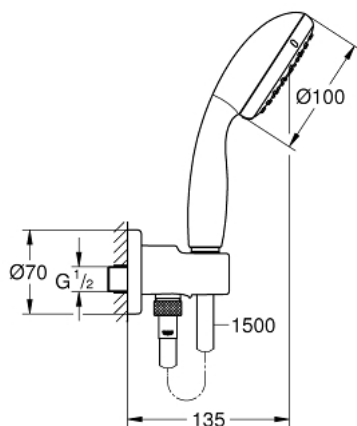

26 406 001 TEMPESTA 100 WALL HOLDER SET 2 SPRAYS

PRODUCT DESCRIPTION

- Colour: chrome
- with integrated wall union 1/2"
- consisting of:
 - hand shower Tempesta 100 II (27 597)
 - shower outlet elbow 1/2" with wall shower holder (28 679)
- male thread
- protected against backflow
- Relaxaflex hose 1500 mm 1/2" x 1/2" (28 151)
- GROHE EcoJoy 5.7 l/min flow limiter
- GROHE DreamSpray - perfect spray pattern
- GROHE LongLife finish
- GROHE SpeedClean - effortless limescale removal
- Inner WaterGuide - inner insulation for surface protection
- ShockProof silicone ring prevents damages caused by shower falling
- suitable for instantaneous heater
- min. recommended pressure 1.0 bar

26 406 001 TEMPESTA 100 WALL HOLDER SET 2 SPRAYS

SPARE PARTS, marec 2017 – now

1: Dirt strainer (Spare part-nr. 0700200M)

2: Non-return valve (Spare part-nr. 08565000)