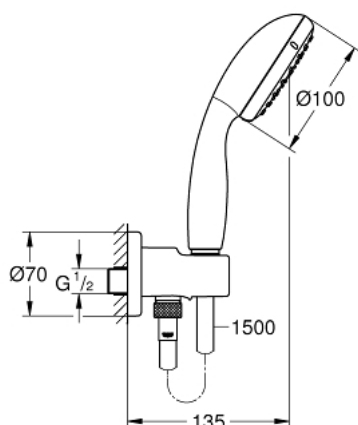

## 26 406 001 TEMPESTA 100 WALL HOLDER SET 2 SPRAYS

### PRODUCT DESCRIPTION

- Colour: chrome
- with integrated wall union 1/2"
- consisting of:
  - hand shower Tempesta 100 II (27 597)
  - shower outlet elbow 1/2" with wall shower holder (28 679)
- male thread
- protected against backflow
- Relaxaflex hose 1500 mm 1/2" x 1/2" (28 151)
- 5.7 l/min flow limiter
- GROHE DreamSpray - perfect spray pattern
- GROHE LongLife finish
- GROHE SpeedClean - effortless limescale removal
- Inner WaterGuide - inner insulation for surface protection
- ShockProof silicone ring prevents damages caused by shower falling
- suitable for instantaneous heater
- min. recommended pressure 1.0 bar

## 26 406 001 TEMPESTA 100 WALL HOLDER SET 2 SPRAYS

**SPARE PARTS**, marec 2017 – now

1: Dirt strainer (Spare part-nr. 0700200M)

2: Non-return valve (Spare part-nr. 08565000)