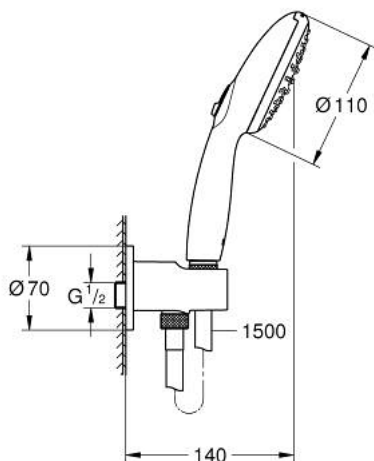

26 406 003 TEMPESTA 110 WALL HOLDER SET 2 SPRAYS (RAIN, JET)

PRODUCT DESCRIPTION

- Colour: chrome
- consisting of:
 - hand shower Tempesta 110 (26 161)
 - maximum flow rate (at 3 bar): 7.4 l/min
 - shower outlet elbow 1/2" with wall shower holder (28 679)
- male thread
- protected against backflow
- Relaxaflex hose 1500 mm 1/2" x 1/2" (28 151)
- GROHE EcoJoy - Less water, perfect flow
- GROHE SmartSwitch - easily rotate the dial to enjoy your preferred spray option
- GROHE DreamSpray - perfect spray pattern
- GROHE LongLife finish
- GROHE SpeedClean - effortless limescale removal
- Inner WaterGuide - inner insulation for surface protection
- ShockProof silicone ring prevents damages caused by shower falling
- min. recommended pressure 1.0 bar
- suitable for instantaneous heater
- professional edition

26 406 003 **TEMPESTA 110 WALL HOLDER SET 2 SPRAYS (RAIN, JET)**

SPARE PARTS, april 2020 – now

1: Dirt strainer (Spare part-nr. 0700200M)

2: Non-return valve (Spare part-nr. 08565000)