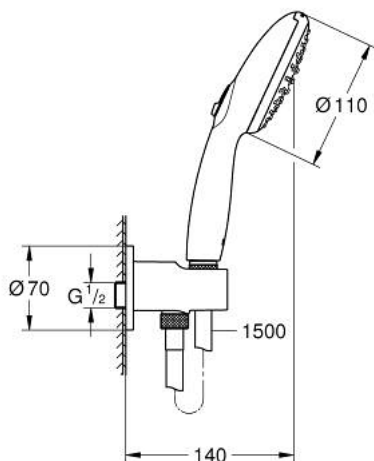

## 26 406 243 3 TEMPESTA 110 WALL HOLDER SET 2 SPRAYS (RAIN, JET)

### PRODUCT DESCRIPTION

- Colour: Matte Black
- consisting of:
  - hand shower Tempesta 110 (26 161)
  - maximum flow rate (at 3 bar): 7.4 l/min
  - shower outlet elbow 1/2" with wall shower holder (28 628)
- male thread
- protected against backflow
- shower hose 1500 mm 1/2" x 1/2"
- GROHE EcoJoy - Less water, perfect flow
- GROHE SmartSwitch - easily rotate the dial to enjoy your preferred spray option
- GROHE DreamSpray - perfect spray pattern
- GROHE SpeedClean - effortless limescale removal
- Inner WaterGuide - inner insulation for surface protection
- ShockProof silicone ring prevents damages caused by shower falling
- min. recommended pressure 1.0 bar
- suitable for instantaneous heater
- professional edition

26 406 243 3 **TEMPESTA 110 WALL HOLDER SET 2 SPRAYS (RAIN, JET)**

**SPARE PARTS**, februar 2023 – now

1: Dirt strainer (Spare part-nr. 0700200M)

2: Non-return valve (Spare part-nr. 08565000)