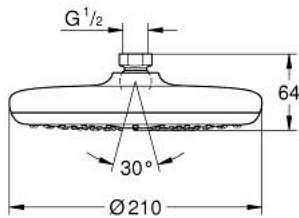

26 408 000 TEMPESTA 210 HEAD SHOWER 1 SPRAY

PRODUCT DESCRIPTION

- Colour: chrome
- spray pattern: Rain
- maximum flow rate (at 3 bar): 21 l/min
- Ø 210 mm
- ball joint ± 15° rotatable
- connection thread 1/2"
- GROHE DreamSpray - perfect spray pattern
- GROHE LongLife finish
- GROHE SpeedClean - effortless limescale removal
- Inner WaterGuide - inner insulation for surface protection
- suitable for instantaneous heater

26 408 000 TEMPESTA 210 HEAD SHOWER 1 SPRAY

SPARE PARTS, julij 2016 – now

1: Fibre seal Ø 18,5 x Ø 12 x 2 (Spare part-nr. 0138900M)

2: Dirt strainer (Spare part-nr. 48007000)