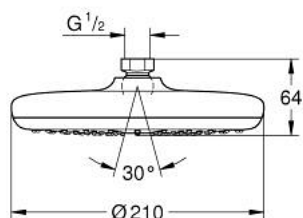

26 409 000 TEMPESTA 210 HEAD SHOWER 1 SPRAY

PRODUCT DESCRIPTION

- Colour: chrome
- spray pattern: Rain
- maximum flow rate (at 3 bar): 6 l/min
- Ø 210 mm
- ball joint ± 15° rotatable
- connection thread 1/2"
- GROHE EcoJoy - Less water, perfect flow
- GROHE DreamSpray - perfect spray pattern
- GROHE LongLife finish
- GROHE SpeedClean - effortless limescale removal
- Inner WaterGuide - inner insulation for surface protection
- suitable for instantaneous heater

26 409 000 TEMPESTA 210 HEAD SHOWER 1 SPRAY

SPARE PARTS, julij 2016 – now

1: Fibre seal Ø 18,5 x Ø 12 x 2 (Spare part-nr. 0138900M)

2: Dirt strainer (Spare part-nr. 48007000)