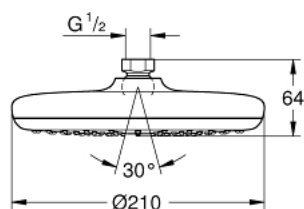

26 410 000 TEMPESTA 210 HEAD SHOWER 1 SPRAY

PRODUCT DESCRIPTION

- Colour: chrome
- spray pattern: Rain
- maximum flow rate (at 3 bar): 8.5 l/min
- Ø 210 mm
- ball joint ± 15° rotatable
- connection thread 1/2"
- GROHE EcoJoy - Less water, perfect flow
- GROHE DreamSpray - perfect spray pattern
- GROHE LongLife finish
- GROHE SpeedClean - effortless limescale removal
- Inner WaterGuide - inner insulation for surface protection
- suitable for instantaneous heater

26 410 000 TEMPESTA 210 HEAD SHOWER 1 SPRAY

SPARE PARTS, julij 2016 – now

1: Fibre seal Ø 18,5 x Ø 12 x 2 (Spare part-nr. 0138900M)

2: Dirt strainer (Spare part-nr. 48007000)