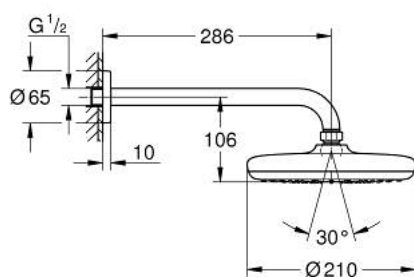

## 26 411 000 TEMPESTA 210 HEAD SHOWER SET 286 MM, 1 SPRAY

### PRODUCT DESCRIPTION

- Colour: chrome
- consisting of:
  - head shower Tempesta 210 (26 408)
  - spray pattern: Rain
  - maximum flow rate (at 3 bar): 12.5 l/min
  - shower arm Rainshower 286 mm (28 576)
- GROHE DreamSpray - perfect spray pattern
- GROHE LongLife finish
- GROHE SpeedClean - effortless limescale removal
- Inner WaterGuide - inner insulation for surface protection
- suitable for instantaneous heater
- min. recommended pressure 1.0 bar

26 411 000 **TEMPESTA 210 HEAD SHOWER SET 286 MM, 1 SPRAY**

**SPARE PARTS**, julij 2016 – now

1: Fibre seal Ø 18,5 x Ø 12 x 2 (Spare part-nr. 0138900M)

2: Dirt strainer (Spare part-nr. 48007000)

3: Escutcheon (Spare part-nr. 11741000)