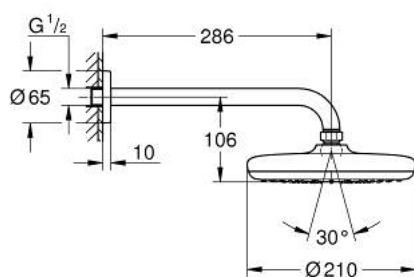

26 412 000 TEMPESTA 210 HEAD SHOWER SET 286 MM, 1 SPRAY

PRODUCT DESCRIPTION

- Colour: chrome
- consisting of:
 - head shower Tempesta 210 (26 410)
 - spray pattern: Rain
 - maximum flow rate (at 3 bar): 8.5 l/min
 - shower arm Rainshower 286 mm (28 576)
- GROHE EcoJoy - Less water, perfect flow
- GROHE DreamSpray - perfect spray pattern
- GROHE SpeedClean - effortless limescale removal
- Inner WaterGuide - inner insulation for surface protection
- suitable for instantaneous heater

26 412 000 **TEMPESTA 210 HEAD SHOWER SET 286 MM, 1 SPRAY**

SPARE PARTS, julij 2016 – now

1: Fibre seal Ø 18,5 x Ø 12 x 2 (Spare part-nr. 0138900M)

2: Dirt strainer (Spare part-nr. 48007000)

3: Escutcheon (Spare part-nr. 11741000)