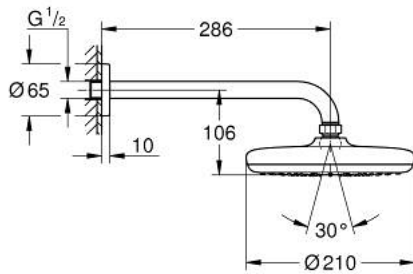

26 412 000 TEMPESTA 210 HEAD SHOWER SET 286 MM, 1 SPRAY

PRODUCT DESCRIPTION

- Colour: chrome
- consisting of:
 - head shower Tempesta 210 (26 410)
 - spray pattern: Rain
 - maximum flow rate (at 3 bar): 8.5 l/min
 - shower arm Rainshower 286 mm (28 576)
- GROHE DreamSpray - perfect spray pattern
- GROHE SpeedClean - effortless limescale removal
- Inner WaterGuide - inner insulation for surface protection
- suitable for instantaneous heater

26 412 000 **TEMPESTA 210 HEAD SHOWER SET 286 MM, 1 SPRAY**

SPARE PARTS, julij 2016 – now

1: Fibre seal Ø 18,5 x Ø 12 x 2 (Spare part-nr. 0138900M)

2: Dirt strainer (Spare part-nr. 48007000)

3: Escutcheon (Spare part-nr. 11741000)