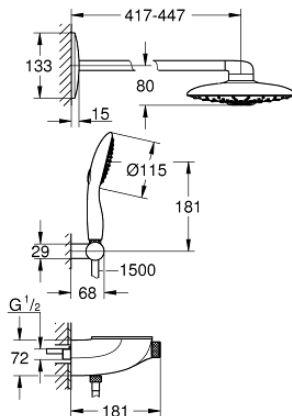

### PRODUCT DESCRIPTION

- Colour: chrome
- consisting of:
  - exposed/concealed SmartControl thermostat
  - allows change between:
    - head shower Rainshower Duo 360 with horizontal 450 mm shower arm, spray plate chrome
    - spray patterns: GROHE PureRain/GROHE Rain O<sup>2</sup> spray\* and TrioMassage
  - maximum flow rate (at 3 bar): 21 l/min
  - 
  - maximum flow rate (at 3 bar): 7.5 l/min
- hand shower wall holder (27 055)
- Silverflex shower hose 1500 mm 1/2" x 1/2" (28 364)
- minimum flow rate 10 l/min
- GROHE DreamSpray - perfect spray pattern
- GROHE LongLife finish
- GROHE CoolTouch - no risk of scalding
- GROHE TurboStat - compact cartridge with wax thermoelement
- GROHE EcoJoy - Less water, perfect flow
- GROHE SafeStop safety button at 38°C
- GROHE SafeStop Plus optional temperature limiter at 43°C included
- GROHE SmartControl - control the shower with intuitive push/turn button
- GROHE EasyReach shower tray
- GROHE SpeedClean - effortless limescale removal
- Inner WaterGuide - inner insulation for surface protection
- TwistStop - to prevent hose from twisting
- requires rough-in set 26 264 and concealed unit 26 449 – all to be ordered separately
- \* to be decided at first installation; factory default setting: GROHE PureRain