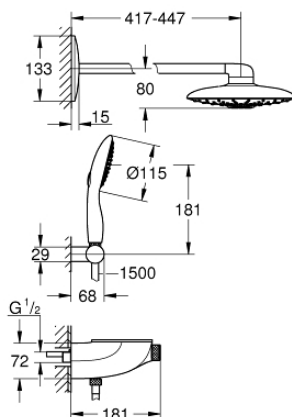

26 443 LS0 RAINSHOWER SYSTEM SMARTCONTROL DUO 360 COMBI SHOWER SYSTEM WITH THERMOSTAT, EXPOSED/CONCEALED

PRODUCT DESCRIPTION

- Colour: moon white/chrome
- consisting of:
 - exposed/concealed SmartControl thermostat
 - allows change between:
 - head shower Rainshower Duo 360 with horizontal 450 mm shower arm, spray plate white
 - spray patterns: GROHE PureRain/GROHE Rain O² spray* and TrioMassage
 - maximum flow rate (at 3 bar): 21 l/min
 -
 - maximum flow rate (at 3 bar): 7.5 l/min
- hand shower wall holder (27 055)
- Silverflex shower hose 1500 mm 1/2" x 1/2" (28 364)
- minimum flow rate 10 l/min
- GROHE DreamSpray - perfect spray pattern
- GROHE LongLife finish
- GROHE CoolTouch - no risk of scalding
- GROHE TurboStat - compact cartridge with wax thermoelement
- GROHE EcoJoy - Less water, perfect flow
- GROHE SafeStop safety button at 38°C
- GROHE SafeStop Plus optional temperature limiter at 43°C included
- GROHE SmartControl - control the shower with intuitive push/turn button
- GROHE EasyReach shower tray
- GROHE SpeedClean - effortless limescale removal
- Inner WaterGuide - inner insulation for surface protection
- TwistStop - to prevent hose from twisting
- requires rough-in set 26 264 and concealed unit 26 449 – all to be ordered separately
- * to be decided at first installation; factory default setting: GROHE PureRain
- GROHE LongLife finish