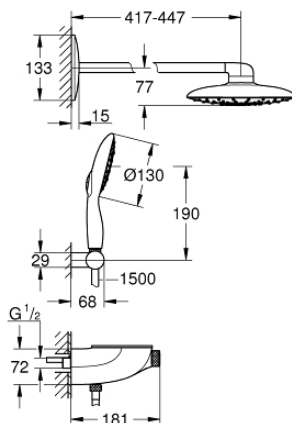

26 446 000 RAINSHOWER SYSTEM SMARTCONTROL MONO 360 COMBI SHOWER SYSTEM WITH THERMOSTAT, EXPOSED/CONCEALED

PRODUCT DESCRIPTION

- Colour: chrome
- consisting of:
 - exposed/concealed SmartControl thermostat
 - allows change between:
 - head shower Rainshower Mono 360 with horizontal 450 mm shower arm, spray plate chrome
 - spray pattern: GROHE PureRain/GROHE Rain O² spray*
 - maximum flow rate (at 3 bar): 20 l/min
 - Power&Soul 130 hand shower, spray plate white (27 673)
 - maximum flow rate (at 3 bar): 9.5 l/min
 - hand shower wall holder (27 055)
 - Silverflex shower hose 1500 mm 1/2" x 1/2" (28 364)
 - minimum flow rate 10 l/min
 - GROHE DreamSpray - perfect spray pattern
 - GROHE LongLife finish
 - GROHE CoolTouch - no risk of scalding
 - GROHE TurboStat - compact cartridge with wax thermoelement
 - GROHE EcoJoy - Less water, perfect flow
 - GROHE SafeStop safety button at 38°C
 - GROHE SafeStop Plus optional temperature limiter at 43°C included
 - GROHE SmartControl - control the shower with intuitive push/turn button
 - GROHE EasyReach shower tray
 - GROHE SpeedClean - effortless limescale removal
 - Inner WaterGuide - inner insulation for surface protection
 - TwistStop - to prevent hose from twisting
- requires rough-in set 26 264 and concealed unit 26 449 – all to be ordered separately
- * to be decided at first installation; factory default setting: GROHE PureRain