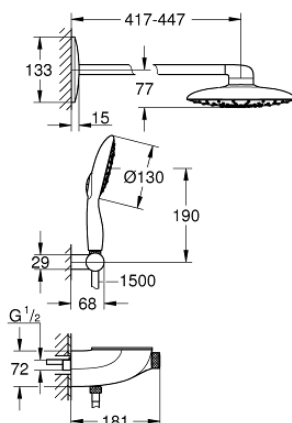

26 446 LS0 RAINSHOWER SYSTEM SMARTCONTROL MONO 360 COMBI SHOWER SYSTEM WITH THERMOSTAT, EXPOSED/CONCEALED

PRODUCT DESCRIPTION

- Colour: moon white/chrome
- consisting of:
 - exposed/concealed SmartControl thermostat
 - allows change between:
 - head shower Rainshower Mono 360 with horizontal 450 mm shower arm, spray plate white
 - spray pattern: GROHE PureRain/GROHE Rain O² spray*
 - maximum flow rate (at 3 bar): 20 l/min
 - Power&Soul 130 hand shower, spray plate white (27 673)
 - maximum flow rate (at 3 bar): 9.5 l/min
 - hand shower wall holder (27 055)
 - Silverflex shower hose 1500 mm 1/2" x 1/2" (28 364)
 - minimum flow rate 10 l/min
 - GROHE DreamSpray - perfect spray pattern
 - GROHE LongLife finish
 - GROHE CoolTouch - no risk of scalding
 - GROHE TurboStat - compact cartridge with wax thermoelement
 - GROHE EcoJoy - Less water, perfect flow
 - GROHE SafeStop safety button at 38°C
 - GROHE SafeStop Plus optional temperature limiter at 43°C included
 - GROHE SmartControl - control the shower with intuitive push/turn button
 - GROHE EasyReach shower tray
 - GROHE SpeedClean - effortless limescale removal
 - Inner WaterGuide - inner insulation for surface protection
 - TwistStop - to prevent hose from twisting
- requires rough-in set 26 264 and concealed unit 26 449 – all to be ordered separately
- * to be decided at first installation; factory default setting: GROHE PureRain