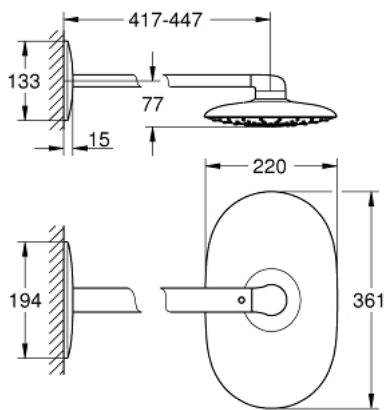

26 450 000 RAINSHOWER MONO 360 HEAD SHOWER SET 450 MM, 1 SPRAY

PRODUCT DESCRIPTION

- Colour: chrome
- consisting of:
 - head shower Rainshower Mono 360, spray plate chrome
 - spray pattern: GROHE PureRain/GROHE Rain O² spray*
 - maximum flow rate (at 3 bar): 20 l/min
 - horizontal 450 mm shower arm
 - GROHE DreamSpray - perfect spray pattern
 - GROHE LongLife finish
 - GROHE SpeedClean - effortless limescale removal
 - Inner WaterGuide - inner insulation for surface protection
 - requires rough-in set 26 264 – to be ordered separately
 - * to be decided at first installation; factory default setting: GROHE PureRain