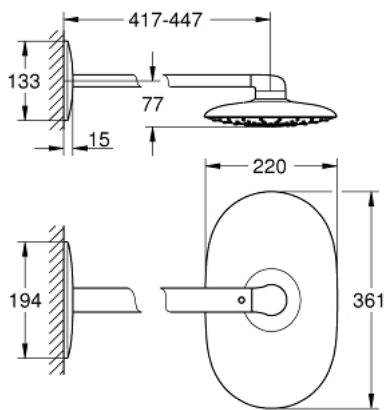

26 450 LS0 RAINSHOWER MONO 360 HEAD SHOWER SET 450 MM, 1 SPRAY

PRODUCT DESCRIPTION

- Colour: moon white
- consisting of:
 - head shower Rainshower Mono 360, spray plate white
 - spray pattern: GROHE PureRain/GROHE Rain O² spray*
 - maximum flow rate (at 3 bar): 20 l/min
 - horizontal 450 mm shower arm
 - GROHE DreamSpray - perfect spray pattern
 - GROHE LongLife finish
 - GROHE SpeedClean - effortless limescale removal
 - Inner WaterGuide - inner insulation for surface protection
 - requires rough-in set 26 264 – to be ordered separately
 - * to be decided at first installation; factory default setting: GROHE PureRain