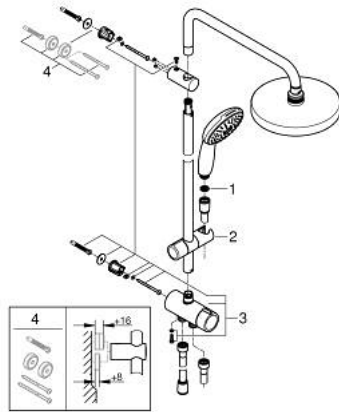

26 452 002 TEMPESTA SYSTEM 200 FLEX SHOWER SYSTEM WITH DIVERTER FOR WALL MOUNTING

PRODUCT DESCRIPTION

- Colour: chrome
- consisting of:
 - horizontal 390 mm shower arm, adjustable before installation
 - diverter allows change between hand shower, head shower or head shower with reduced flow
 - head shower Tempesta Cosmopolitan 200 (27 541)
 - 2 spray patterns (via diverter): Rain, SmartRain
 - maximum flow rate (at 3 bar): 9.5 l/min
 - with ball joint
 - rotation angle $\pm 15^\circ$
 - hand shower Tempesta 110 (28 261)
 - 3 načina pršenja: Rain, Jet, Massage
 - maximum flow rate (at 3 bar): 13.5 l/min
 - adjustable in height with gliding element
 - distance between diverter and upper bracket: 920 mm
 - Relexaflex shower hose 1500 mm (28 151)
 - Relexaflex shower hose 500 mm (22 115)
- flexible installation: connection to faucet / wall union for water supply with 1/2" thread of the 500 mm shower hose
- GROHE SmartSwitch - easily rotate the dial to enjoy your preferred spray option
- GROHE DreamSpray - perfect spray pattern
- ShockProof silicone ring prevents damages caused by shower falling
- GROHE LongLife finish
- GROHE SpeedClean - effortless limescale removal
- Inner WaterGuide - inner insulation for surface protection
- maximum flow rate (at 3 bar): 13.5 l/min
- minimum flow rate 7 l/min

26 452 002 TEMPESTA SYSTEM 200 FLEX SHOWER SYSTEM WITH DIVERTER FOR WALL MOUNTING

SPARE PARTS, november 2021 – now

1: Dirt strainer (Spare part-nr. 0700200M)

2: Glide element (Spare part-nr. 48609000)

3: Diverter (Spare part-nr. 48338000)