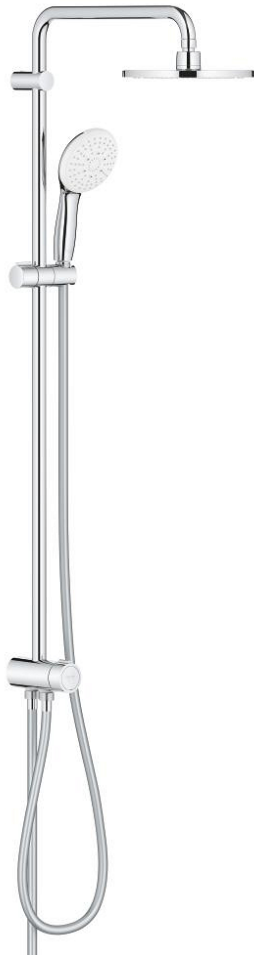

26 452 002 TEMPESTA SYSTEM 200 FLEX SHOWER SYSTEM WITH DIVERTER FOR WALL MOUNTING

PRODUCT DESCRIPTION

- Colour: chrome
- consisting of:
 - horizontal 390 mm shower arm, adjustable before installation
 - diverter allows change between hand shower, head shower or head shower with reduced flow
 - head shower Tempesta Cosmopolitan 200 (27 541)
 - 2 spray patterns (via diverter): Rain, SmartRain
 - maximum flow rate (at 3 bar): 9.5 l/min
 - with ball joint
 - rotation angle $\pm 15^\circ$
 - hand shower Tempesta 110 (28 261)
 - 3 načina pršenja: Rain, Jet, Massage
 - maximum flow rate (at 3 bar): 13.5 l/min
 - adjustable in height with gliding element
 - distance between diverter and upper bracket: 920 mm
 - Relexaflex shower hose 1500 mm (28 151)
 - Relexaflex shower hose 500 mm (22 115)
- flexible installation: connection to faucet / wall union for water supply with 1/2" thread of the 500 mm shower hose
- GROHE SmartSwitch - easily rotate the dial to enjoy your preferred spray option
- GROHE DreamSpray - perfect spray pattern
- ShockProof silicone ring prevents damages caused by shower falling
- GROHE LongLife finish
- GROHE SpeedClean - effortless limescale removal
- Inner WaterGuide - inner insulation for surface protection
- maximum flow rate (at 3 bar): 13.5 l/min
- minimum flow rate 7 l/min

26 452 002 TEMPESTA SYSTEM 200 FLEX SHOWER SYSTEM WITH DIVERTER FOR WALL MOUNTING

SPARE PARTS, november 2021 – now

1: Dirt strainer (Spare part-nr. 0700200M)

2: Glide element (Spare part-nr. 48609000)

3: Diverter (Spare part-nr. 48338000)

4: Compensation disc (Spare part-nr. 26496000)*

* Optional accessories