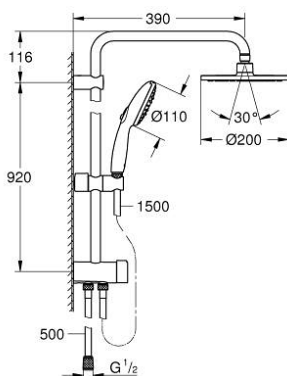

26 452 002 TEMPESTA SYSTEM 200 FLEX SHOWER SYSTEM WITH DIVERTER FOR WALL MOUNTING

PRODUCT DESCRIPTION

- Colour: chrome
- consisting of:
 - horizontal 390 mm shower arm, adjustable before installation
 - change by diverter between hand shower, head shower or head shower Eco setting
 - head shower Tempesta Cosmopolitan 200 (27 541)
 - 2 spray patterns (via diverter): Rain, SmartRain
 - maximum flow rate (at 3 bar): 9.5 l/min
 - with ball joint
 - rotation angle $\pm 15^\circ$
 - hand shower Tempesta 110 (28 261)
 - 3 načina pršenja: Rain, Jet, Massage
 - maximum flow rate (at 3 bar): 13.5 l/min
 - adjustable in height with gliding element
 - distance between diverter and upper bracket: 920 mm
 - Relaxaflex shower hose 1500 mm (28 151)
 - Relaxaflex shower hose 500 mm (22 115)
 - flexible installation: connection to faucet / wall union for water supply with 1/2" thread of the 500 mm shower hose
 - GROHE SmartSwitch - easily rotate the dial to enjoy your preferred spray option
 - GROHE DreamSpray - perfect spray pattern
 - ShockProof silicone ring prevents damages caused by shower falling
 - GROHE LongLife finish
 - GROHE SpeedClean - effortless limescale removal
 - Inner WaterGuide - inner insulation for surface protection
 - maximum flow rate (at 3 bar): 13.5 l/min
 - minimum flow rate 7 l/min

26 452 002 TEMPESTA SYSTEM 200 FLEX SHOWER SYSTEM WITH DIVERTER FOR WALL MOUNTING

SPARE PARTS, november 2021 – now

1: Dirt strainer (Spare part-nr. 0700200M)

2: Glide element (Spare part-nr. 48609000)

3: Diverter (Spare part-nr. 48338000)

4: Compensation disc (Spare part-nr. 26496000)*

* Optional accessories