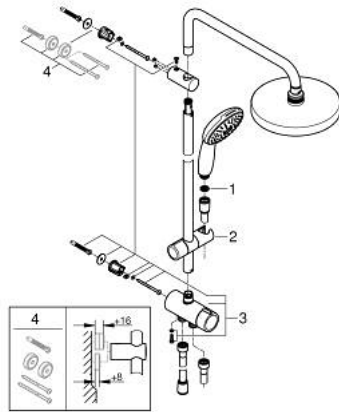

26 452 002 TEMPESTA SYSTEM 200 FLEX SHOWER SYSTEM WITH DIVERTER FOR WALL MOUNTING

PRODUCT DESCRIPTION

- Colour: chrome
- consisting of:
 - horizontal 390 mm shower arm, adjustable before installation
 - change by diverter between hand shower, head shower or head shower Eco setting
 - head shower Tempesta Cosmopolitan 200 (27 541)
 - 2 spray patterns (via diverter): Rain, SmartRain
 - maximum flow rate (at 3 bar): 9.5 l/min
 - with ball joint
 - rotation angle $\pm 15^\circ$
 - hand shower Tempesta 110 (28 261)
 - 3 načina pršenja: Rain, Jet, Massage
 - maximum flow rate (at 3 bar): 13.5 l/min
 - adjustable in height with gliding element
 - distance between diverter and upper bracket: 920 mm
 - Relaxaflex shower hose 1500 mm (28 151)
 - Relaxaflex shower hose 500 mm (22 115)
 - flexible installation: connection to faucet / wall union for water supply with 1/2" thread of the 500 mm shower hose
 - GROHE SmartSwitch - easily rotate the dial to enjoy your preferred spray option
 - GROHE DreamSpray - perfect spray pattern
 - ShockProof silicone ring prevents damages caused by shower falling
 - GROHE LongLife finish
 - GROHE SpeedClean - effortless limescale removal
 - Inner WaterGuide - inner insulation for surface protection
 - maximum flow rate (at 3 bar): 13.5 l/min
 - minimum flow rate 7 l/min

26 452 002 TEMPESTA SYSTEM 200 FLEX SHOWER SYSTEM WITH DIVERTER FOR WALL MOUNTING

SPARE PARTS, november 2021 – now

1: Dirt strainer (Spare part-nr. 0700200M)

2: Glide element (Spare part-nr. 48609000)

3: Diverter (Spare part-nr. 48338000)