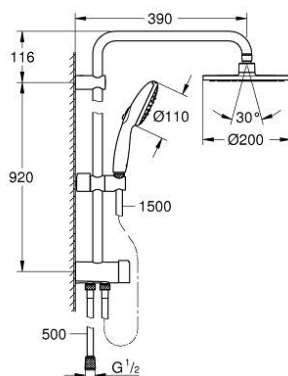

26 452 002 TEMPESTA SYSTEM 200 FLEX SHOWER SYSTEM WITH DIVERTER FOR WALL MOUNTING

PRODUCT DESCRIPTION

- Colour: chrome
- consisting of:
 - horizontal 390 mm shower arm, adjustable before installation
 - diverter allows change between hand shower, head shower or head shower with reduced flow
 - head shower Tempesta Cosmopolitan 200 (27 541)
 - 2 spray patterns (via diverter): Rain, SmartRain
 - maximum flow rate (at 3 bar): 9.5 l/min
 - with ball joint
 - rotation angle $\pm 15^\circ$
 - hand shower Tempesta 110 (28 261)
 - 3 načina pršenja: Rain, Jet, Massage
 - maximum flow rate (at 3 bar): 13.5 l/min
 - adjustable in height with gliding element
 - distance between diverter and upper bracket: 920 mm
 - Relexaflex shower hose 1500 mm (28 151)
 - Relexaflex shower hose 500 mm (22 115)
- flexible installation: connection to faucet / wall union for water supply with 1/2" thread of the 500 mm shower hose
- GROHE SmartSwitch - easily rotate the dial to enjoy your preferred spray option
- GROHE DreamSpray - perfect spray pattern
- ShockProof silicone ring prevents damages caused by shower falling
- GROHE LongLife finish
- GROHE SpeedClean - effortless limescale removal
- Inner WaterGuide - inner insulation for surface protection
- maximum flow rate (at 3 bar): 13.5 l/min
- minimum flow rate 7 l/min

26 452 002 TEMPESTA SYSTEM 200 FLEX SHOWER SYSTEM WITH DIVERTER FOR WALL MOUNTING

SPARE PARTS, november 2021 – now

1: Dirt strainer (Spare part-nr. 0700200M)

2: Glide element (Spare part-nr. 48609000)

3: Diverter (Spare part-nr. 48338000)

4: Compensation disc (Spare part-nr. 26496000)*

* Optional accessories