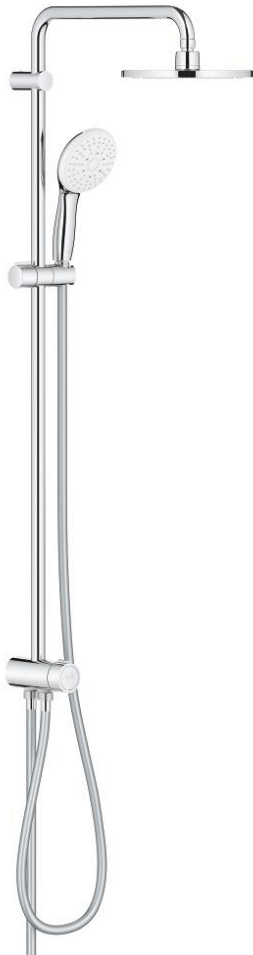

26 452 002 TEMPESTA SYSTEM 200 FLEX SHOWER SYSTEM WITH DIVERTER FOR WALL MOUNTING

PRODUCT DESCRIPTION

- Colour: chrome
- consisting of:
 - horizontal 390 mm shower arm, adjustable before installation
 - change by diverter between hand shower, head shower or head shower Eco setting
 - head shower Tempesta Cosmopolitan 200 (27 541)
 - 2 spray patterns (via diverter): Rain, SmartRain
 - maximum flow rate (at 3 bar): 9.5 l/min
 - with ball joint
 - rotation angle $\pm 15^\circ$
 - hand shower Tempesta 110 (28 261)
 - 3 načina pršenja: Rain, Jet, Massage
 - maximum flow rate (at 3 bar): 13.5 l/min
 - adjustable in height with gliding element
 - distance between diverter and upper bracket: 920 mm
 - Relaxaflex shower hose 1500 mm (28 151)
 - Relaxaflex shower hose 500 mm (22 115)
 - flexible installation: connection to faucet / wall union for water supply with 1/2" thread of the 500 mm shower hose
 - GROHE SmartSwitch - easily rotate the dial to enjoy your preferred spray option
 - GROHE DreamSpray - perfect spray pattern
 - ShockProof silicone ring prevents damages caused by shower falling
 - GROHE LongLife finish
 - GROHE SpeedClean - effortless limescale removal
 - Inner WaterGuide - inner insulation for surface protection
 - maximum flow rate (at 3 bar): 13.5 l/min
 - minimum flow rate 7 l/min

26 452 002 TEMPESTA SYSTEM 200 FLEX SHOWER SYSTEM WITH DIVERTER FOR WALL MOUNTING

SPARE PARTS, november 2021 – now

1: Dirt strainer (Spare part-nr. 0700200M)

2: Glide element (Spare part-nr. 48609000)

3: Diverter (Spare part-nr. 48338000)

4: Compensation disc (Spare part-nr. 26496000)*

* Optional accessories