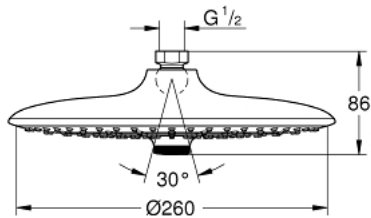

26 455 000 EUPHORIA 260 HEAD SHOWER 3 SPRAYS

PRODUCT DESCRIPTION

- Colour: chrome
- spray patterns: Rain, SmartRain, Jet
- maximum flow rate (at 3 bar): 12.5 l/min
- Ø 260 mm
- ball joint ± 15° rotatable
- connection thread 1/2"
- GROHE DreamSpray - perfect spray pattern
- GROHE LongLife finish
- GROHE SpeedClean - effortless limescale removal
- Inner WaterGuide - inner insulation for surface protection
- suitable for instantaneous heater

26 455 000 EUPHORIA 260 HEAD SHOWER 3 SPRAYS

SPARE PARTS, oktober 2016 – now

1: Fibre seal Ø 18,5 x Ø 12 x 2 (Spare part-nr. 0138900M)

2: Dirt strainer (Spare part-nr. 48007000)