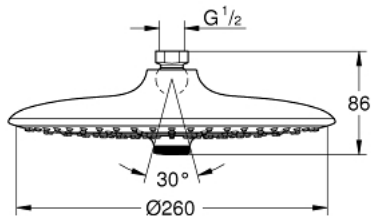

26 456 EN0 EUPHORIA 260 HEAD SHOWER 3 SPRAYS

PRODUCT DESCRIPTION

- Colour: brushed nickel
- spray patterns: Rain, SmartRain, Jet
- maximum flow rate (at 3 bar): 6 l/min
- Ø 260 mm
- ball joint ± 15° rotatable
- connection thread 1/2"
- GROHE EcoJoy - Less water, perfect flow
- GROHE DreamSpray - perfect spray pattern
- GROHE LongLife finish
- GROHE SpeedClean - effortless limescale removal
- Inner WaterGuide - inner insulation for surface protection
- suitable for instantaneous heater
- min. recommended pressure 1.0 bar

26 456 EN0 EUPHORIA 260 HEAD SHOWER 3 SPRAYS

SPARE PARTS, oktober 2016 – now

1: Fibre seal Ø 18,5 x Ø 12 x 2 (Spare part-nr. 0138900M)

2: Dirt strainer (Spare part-nr. 48007000)