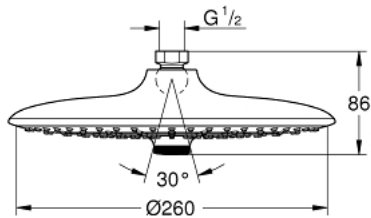

26 457 000 EUPHORIA 260 HEAD SHOWER 3 SPRAYS

PRODUCT DESCRIPTION

- Colour: chrome
- spray patterns: Rain, SmartRain, Jet
- maximum flow rate (at 3 bar): 7.5 l/min
- Ø 260 mm
- ball joint ± 15° rotatable
- connection thread 1/2"
- GROHE EcoJoy - Less water, perfect flow
- GROHE DreamSpray - perfect spray pattern
- GROHE LongLife finish
- GROHE SpeedClean - effortless limescale removal
- Inner WaterGuide - inner insulation for surface protection
- suitable for instantaneous heater

26 457 000 **EUPHORIA 260 HEAD SHOWER 3 SPRAYS**

SPARE PARTS, oktober 2016 – now

1: Fibre seal Ø 18,5 x Ø 12 x 2 (Spare part-nr. 0138900M)

2: Dirt strainer (Spare part-nr. 48007000)