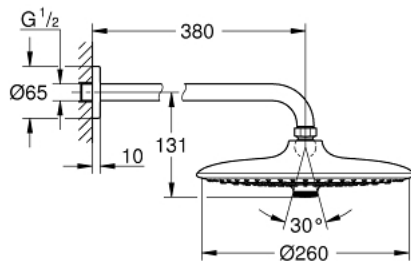

26 458 000 **EUPHORIA 260 HEAD SHOWER SET 380 MM, 3 SPRAYS**

PRODUCT DESCRIPTION

- Colour: chrome
- consisting of:
 - head shower Euphoria 260 (26 455)
 - spray patterns: Rain, SmartRain, Jet
 - maximum flow rate (at 3 bar): 12.5 l/min
 - shower arm Rainshower 380 mm (28 361)
- GROHE DreamSpray - perfect spray pattern
- GROHE LongLife finish
- GROHE SpeedClean - effortless limescale removal
- Inner WaterGuide - inner insulation for surface protection
- suitable for instantaneous heater

26 458 000 **EUPHORIA 260 HEAD SHOWER SET 380 MM, 3 SPRAYS**

SPARE PARTS, oktober 2016 – now

- 1: Escutcheon (Spare part-nr. 11741000)
- 2: Fibre seal \varnothing 18,5 x \varnothing 12 x 2 (Spare part-nr. 0138900M)
- 3: Dirt strainer (Spare part-nr. 48007000)