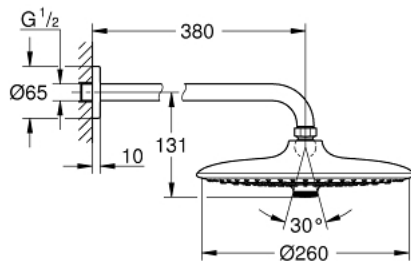

26 459 000 EUPHORIA 260 HEAD SHOWER SET 380 MM, 3 SPRAYS

PRODUCT DESCRIPTION

- Colour: chrome
- consisting of:
 - head shower Euphoria 260 (26 457)
 - spray patterns: Rain, SmartRain, Jet
 - maximum flow rate (at 3 bar): 7.5 l/min
 - shower arm Rainshower 380 mm (28 361)
- GROHE EcoJoy - Less water, perfect flow
- GROHE DreamSpray - perfect spray pattern
- GROHE LongLife finish
- GROHE SpeedClean - effortless limescale removal
- Inner WaterGuide - inner insulation for surface protection
- suitable for instantaneous heater

26 459 000 **EUPHORIA 260 HEAD SHOWER SET 380 MM, 3 SPRAYS**

SPARE PARTS, oktober 2016 – now

1: Escutcheon (Spare part-nr. 11741000)

2: Fibre seal \varnothing 18,5 x \varnothing 12 x 2 (Spare part-nr. 0138900M)

3: Dirt strainer (Spare part-nr. 48007000)