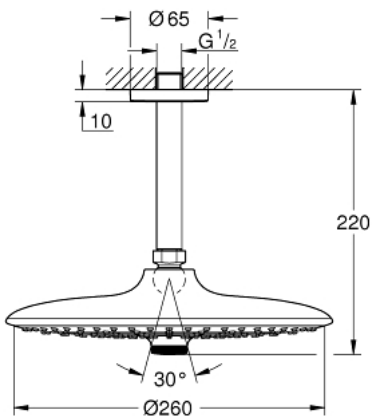

26 460 000 EUPHORIA 260 HEAD SHOWER SET CEILING 142 MM, 3 SPRAYS

PRODUCT DESCRIPTION

- Colour: chrome
- consisting of:
 - head shower Euphoria 260 (26 455)
 - spray patterns: Rain, SmartRain, Jet
 - with flow restrictor
 - maximum flow rate (at 3 bar): 12.5 l/min
- Rainshower shower arm ceiling 142 mm (28 724)
- GROHE DreamSpray - perfect spray pattern
- GROHE LongLife finish
- GROHE SpeedClean - effortless limescale removal
- Inner WaterGuide - inner insulation for surface protection
- suitable for instantaneous heater

26 460 000 **EUPHORIA 260 HEAD SHOWER SET CEILING 142 MM, 3 SPRAYS**

SPARE PARTS, oktober 2016 – now

1: Escutcheon (Spare part-nr. 11741000)

2: Fibre seal \varnothing 18,5 x \varnothing 12 x 2 (Spare part-nr. 0138900M)

3: Dirt strainer (Spare part-nr. 48007000)