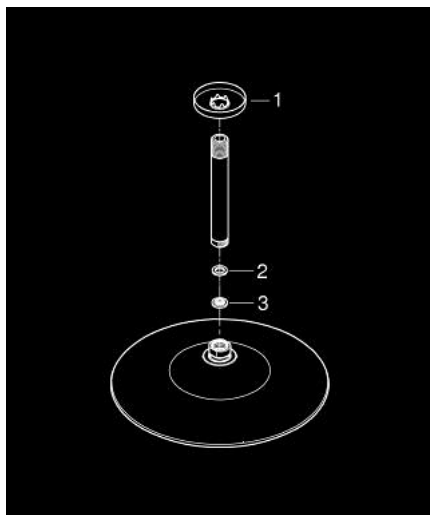

26 460 000 EUPHORIA 260 HEAD SHOWER SET CEILING 142 MM, 3 SPRAYS

PRODUCT DESCRIPTION

- Colour: chrome
- consisting of:
 - head shower Euphoria 260 (26 455)
 - spray patterns: Rain, SmartRain, Jet
 - with flow restrictor
 - maximum flow rate (at 3 bar): 12.5 l/min
- Rainshower shower arm ceiling 142 mm (28 724)
- GROHE DreamSpray - perfect spray pattern
- GROHE LongLife finish
- GROHE SpeedClean - effortless limescale removal
- Inner WaterGuide - inner insulation for surface protection
- suitable for instantaneous heater

26 460 000 **EUPHORIA 260 HEAD SHOWER SET CEILING 142 MM, 3 SPRAYS**

SPARE PARTS, oktober 2016 – now

1: Escutcheon (Spare part-nr. 11741000)

2: Fibre seal \varnothing 18,5 x \varnothing 12 x 2 (Spare part-nr. 0138900M)

3: Dirt strainer (Spare part-nr. 48007000)